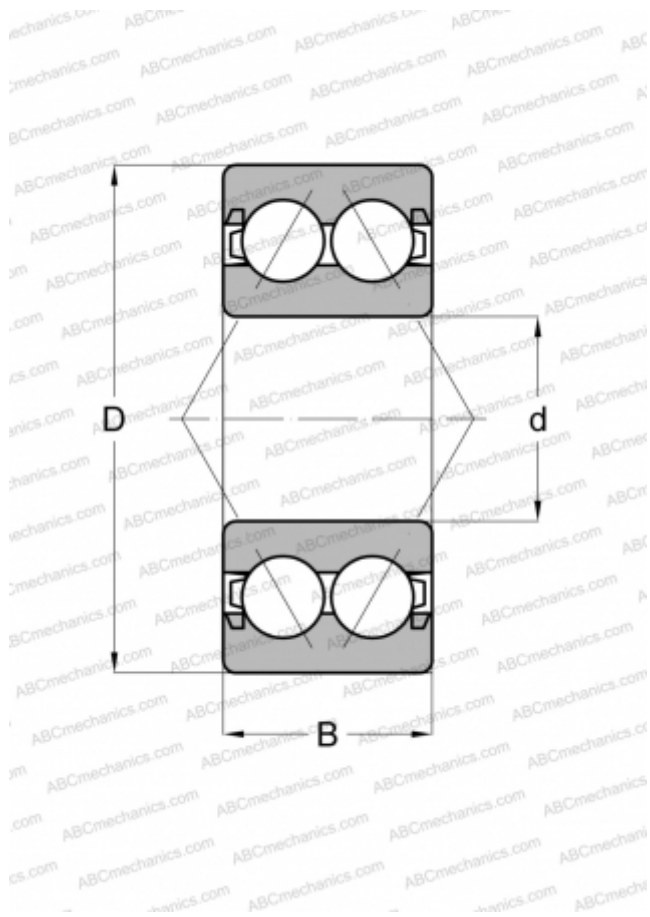

3002 B 2RSR TVH FAG

Angular contact ball bearings

TYPE: Ball bearings, Angular contact ball bearing, Double row, Contact angle 25°, Lip seals on both side

Technical specification

DIMENSIONS, MM

d	15,000
D	32,000
B	13,000

WEIGHT, KG

0,036

MANUFACTURER

[FAG](#)

INTERCHANGE

ABC	3002 B 2RSR TVH
-----	---------------------------------