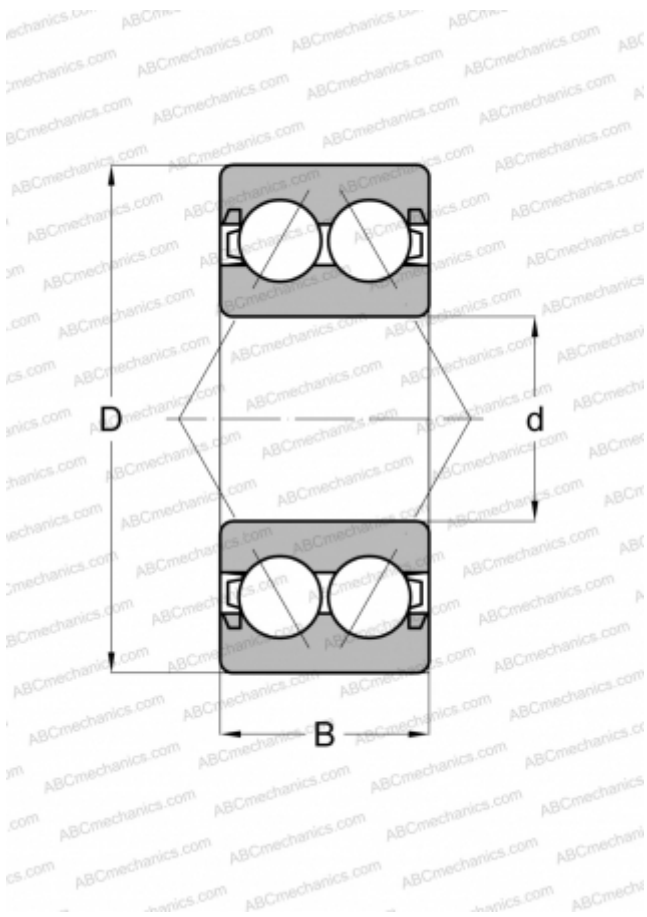

3004 B 2RSR TVH ABC

Angular contact ball bearings

TYPE: Ball bearings, Angular contact ball bearing, Double row, Contact angle 25°, Lip seals on both side

Technical specification

DIMENSIONS, MM

d	20,000
D	42,000
B	16,000

WEIGHT, KG

0,080

MANUFACTURER

[ABC](#)

INTERCHANGE

FAG	3004 B 2RSR TVH
-----	---------------------------------