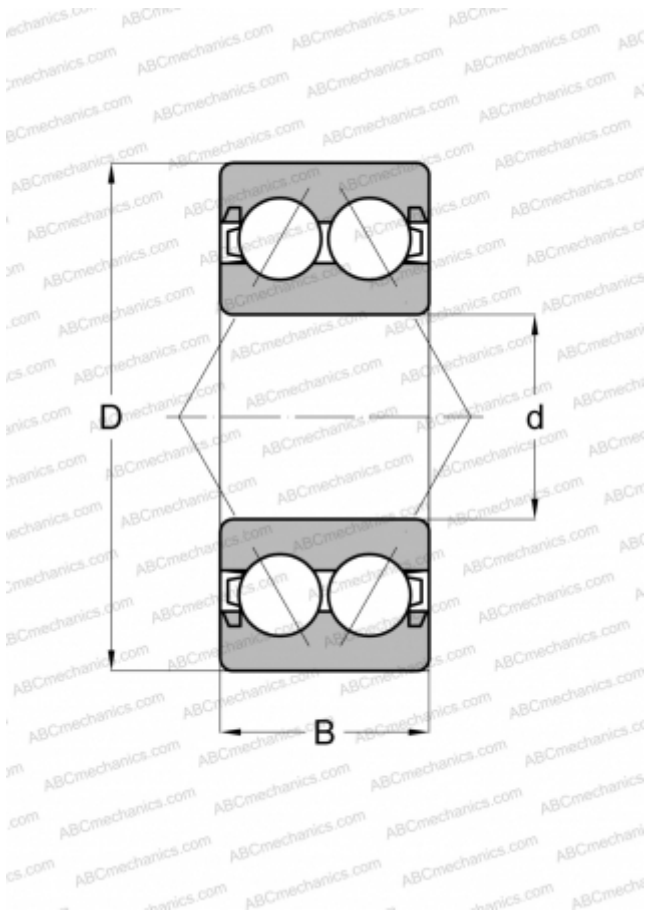

3204 B 2RSR TVH ABC

Angular contact ball bearings

TYPE: Ball bearings, Angular contact ball bearing, Double row, Contact angle 25°, Lip seals on both side

Technical specification

DIMENSIONS, MM

d	20,000
D	47,000
B	20,600

WEIGHT, KG

0,158

MANUFACTURER

[ABC](#)

INTERCHANGE

SKF - USA	5204 A 2RS
FAG	3204 B 2RSR TVH