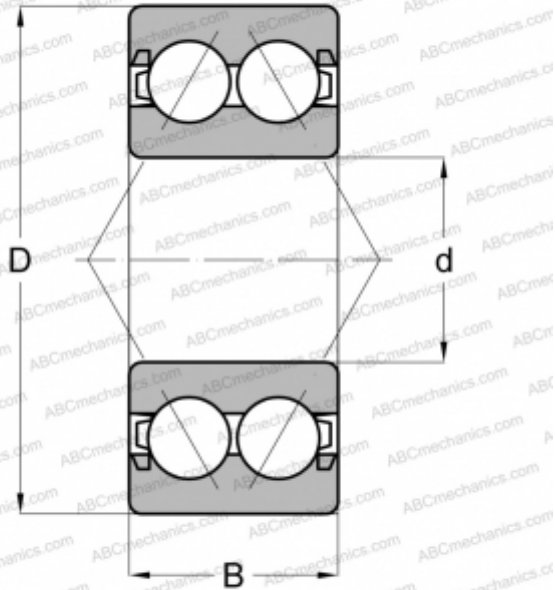

5204 A 2RS SKF - USA

Angular contact ball bearings

TYPE: Ball bearings, Angular contact ball bearing, Double row, Contact angle 25°, Lip seals on both side

Technical specification

DIMENSIONS, MM

d	20,000
D	47,000
B	20,600

WEIGHT, KG

0,158

MANUFACTURER

[SKF - USA](#)

INTERCHANGE

ABC	3204 B 2RSR TVH
FAG	3204 B 2RSR TVH