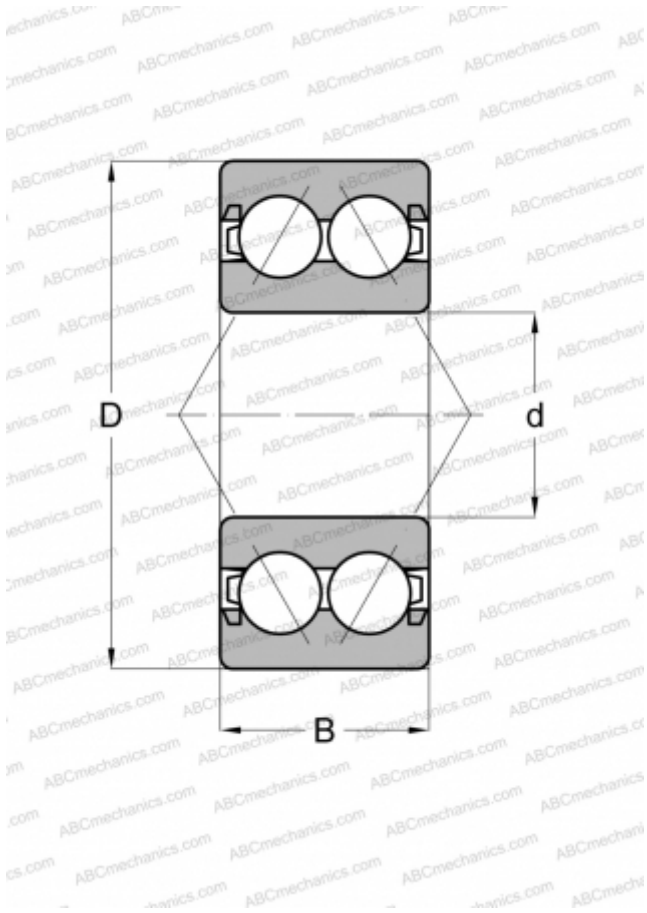

## W 5204 2RS ABC

Angular contact ball bearings

TYPE: Ball bearings, Angular contact ball bearing, Double row, Contact angle 25°, Lip seals on both side

### Technical specification

#### DIMENSIONS, MM

d	20,000
D	47,000
B	23,800

#### WEIGHT, KG

0,180