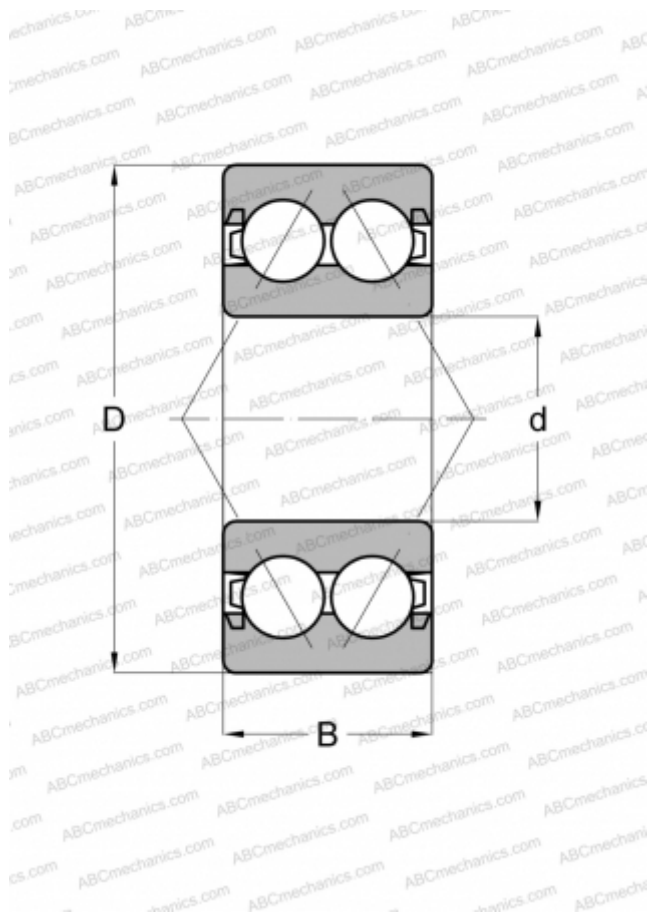

Z995204 NEW DEPARTURE

Angular contact ball bearings

TYPE: Ball bearings, Angular contact ball bearing, Double row, Contact angle 25°, Lip seals on both side

Technical specification

DIMENSIONS, MM

d	20,000
D	47,000
B	23,800

WEIGHT, KG

0,180

MANUFACTURER

[NEW DEPARTURE](#)

INTERCHANGE

ABC [W 5204 2RS](#)