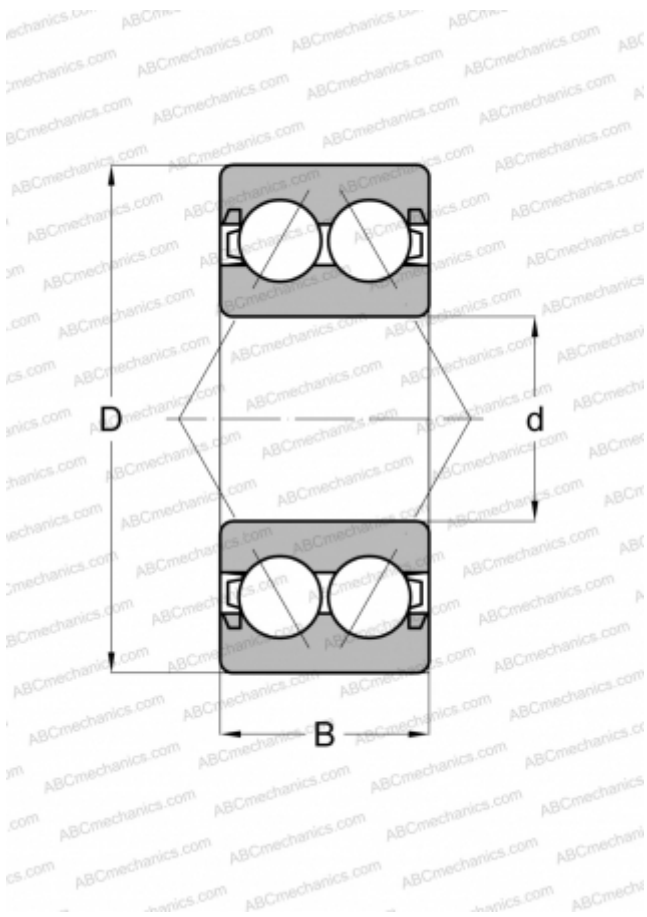

3304 B 2RSR TVH FAG

Angular contact ball bearings

TYPE: Ball bearings, Angular contact ball bearing, Double row, Contact angle 25°, Lip seals on both side

Technical specification

DIMENSIONS, MM

d	20,000
D	52,000
B	22,200

WEIGHT, KG

0,221

MANUFACTURER

[FAG](#)

INTERCHANGE

ABC	3304 B 2RSR TVH
SKF - USA	5304 A 2RS
MRC	5304 CZZ