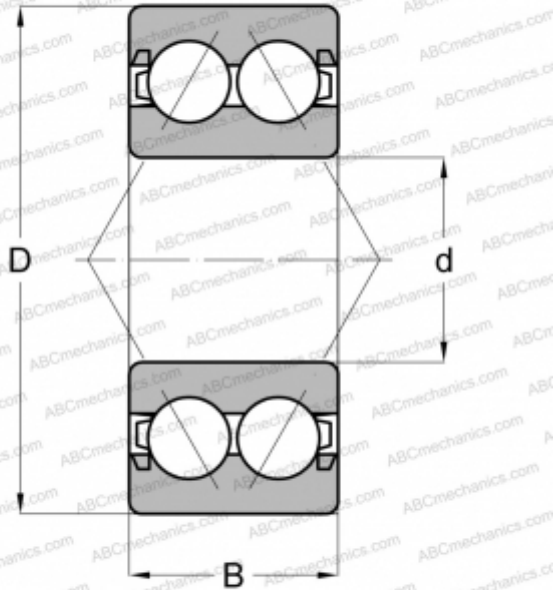

5205 A 2RS SKF - USA

Angular contact ball bearings

TYPE: Ball bearings, Angular contact ball bearing, Double row, Contact angle 25°, Lip seals on both side

Technical specification

DIMENSIONS, MM

d	25,000
D	52,000
B	20,600

WEIGHT, KG

0,182

MANUFACTURER

[SKF - USA](#)

INTERCHANGE

ABC	3205 B 2RSR TVH
FAG	3205 B 2RSR TVH