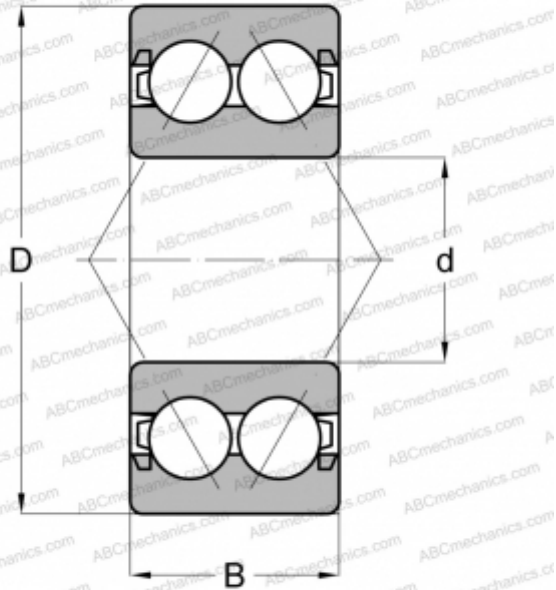

5305 A 2RS SKF - USA

Angular contact ball bearings

TYPE: Ball bearings, Angular contact ball bearing, Double row, Contact angle 25°, Lip seals on both side

Technical specification

DIMENSIONS, MM

d	25,000
D	62,000
B	25,400

WEIGHT, KG

0,359

MANUFACTURER

[SKF - USA](#)

INTERCHANGE

ABC	3305 B 2RSR TVH
FAG	3305 B 2RSR TVH
MRC	5305 CZZ