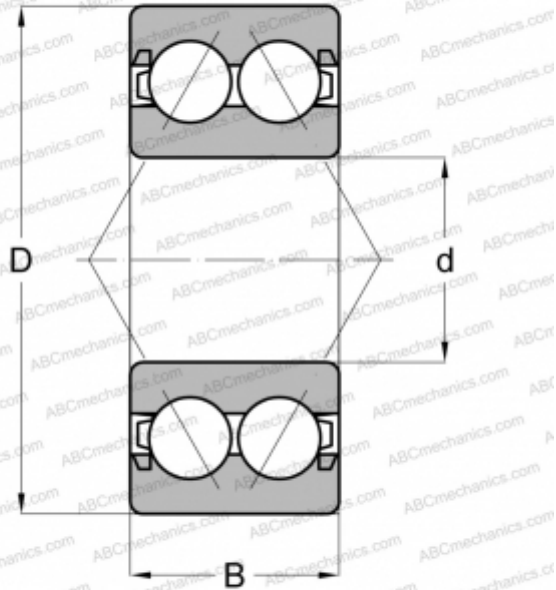

5206 A 2RS SKF - USA

Angular contact ball bearings

TYPE: Ball bearings, Angular contact ball bearing, Double row, Contact angle 25°, Lip seals on both side

Technical specification

DIMENSIONS, MM

d	30,000
D	62,000
B	23,800

WEIGHT, KG

0,296

MANUFACTURER

[SKF - USA](#)

INTERCHANGE

ABC	3206 B 2RSR TVH
FAG	3206 B 2RSR TVH