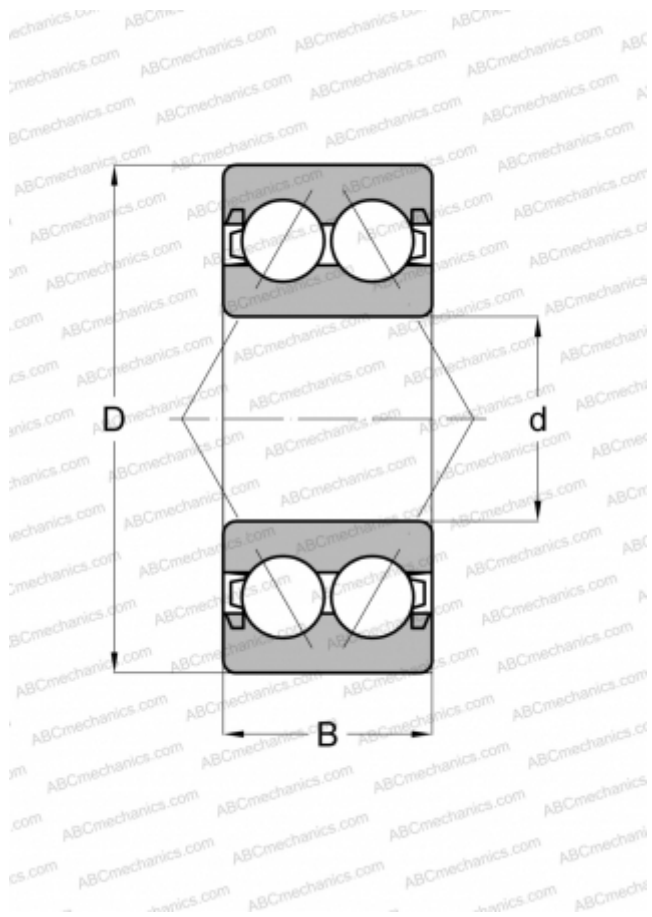

## 3206 B 2RSR TVH FAG

Angular contact ball bearings

TYPE: Ball bearings, Angular contact ball bearing, Double row, Contact angle 25°, Lip seals on both side

### Technical specification

#### DIMENSIONS, MM

d	30,000
D	62,000
B	23,800

#### WEIGHT, KG

0,296