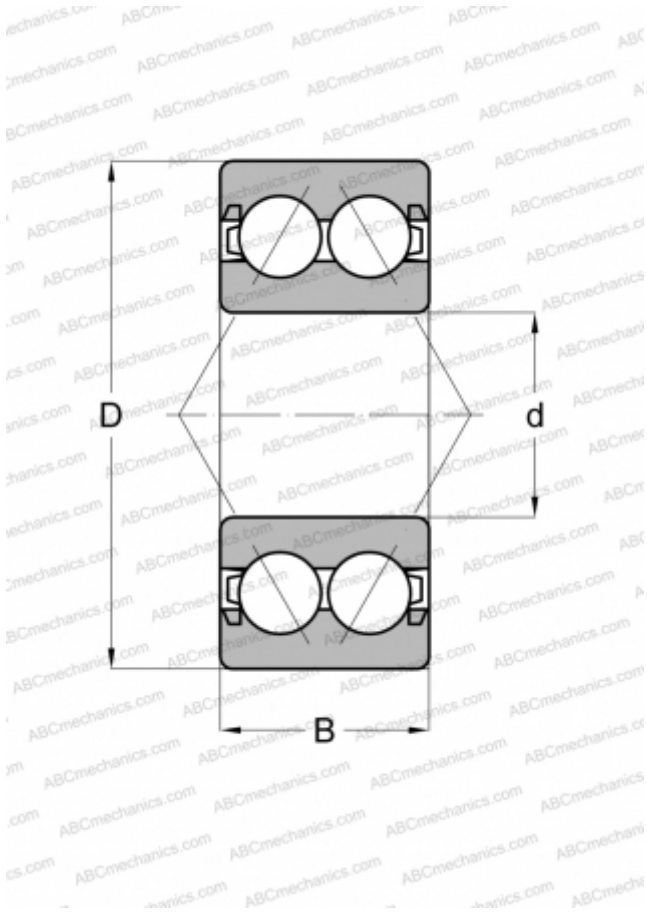

W 5206 2RS ABC

Angular contact ball bearings

TYPE: Ball bearings, Angular contact ball bearing, Double row, Contact angle 25°, Lip seals on both side

Technical specification

DIMENSIONS, MM

d	30,000
D	62,000
B	27,000

WEIGHT, KG

0,324

MANUFACTURER

[ABC](#)

INTERCHANGE

NEW DEPARTURE

[Z995206](#)