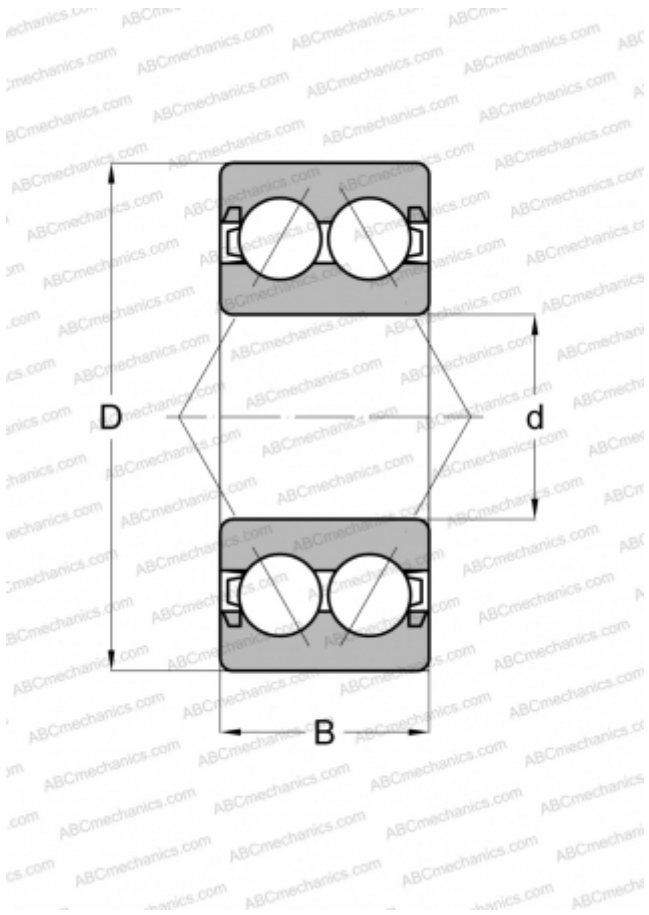

## 3807 B 2RSR TVH ABC

Angular contact ball bearings

TYPE: Ball bearings, Angular contact ball bearing, Double row, Contact angle 25°, Lip seals on both side

### Technical specification

#### DIMENSIONS, MM

d	35,000
D	47,000
B	10,000

#### WEIGHT, KG

0,035