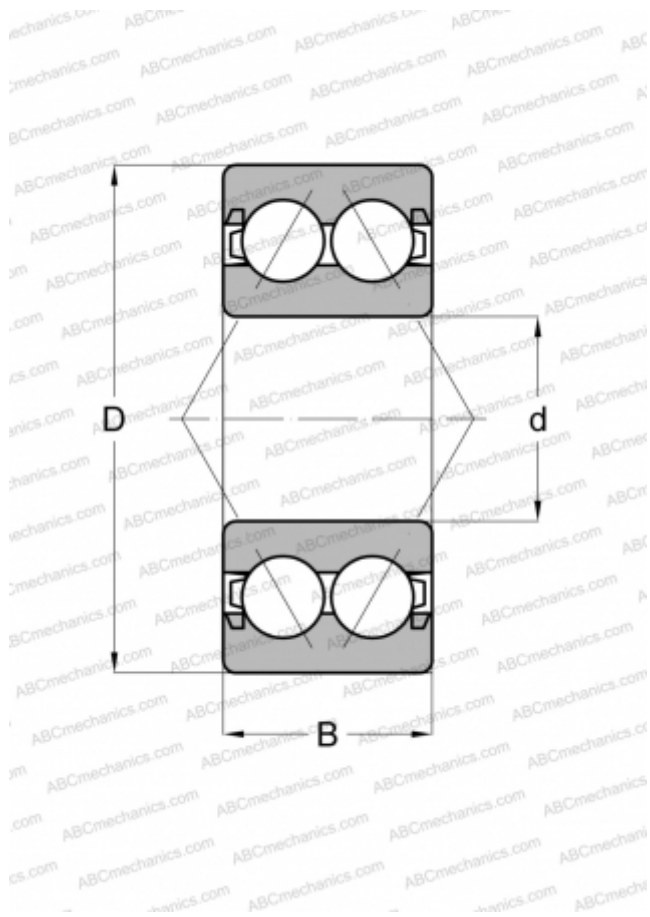

3007 B 2RSR TVH FAG

Angular contact ball bearings

TYPE: Ball bearings, Angular contact ball bearing, Double row, Contact angle 25°, Lip seals on both side

Technical specification

DIMENSIONS, MM

d	35,000
D	62,000
B	20,000

WEIGHT, KG

0,200

MANUFACTURER

[FAG](#)

INTERCHANGE

ABC

[3007 B 2RSR TVH](#)