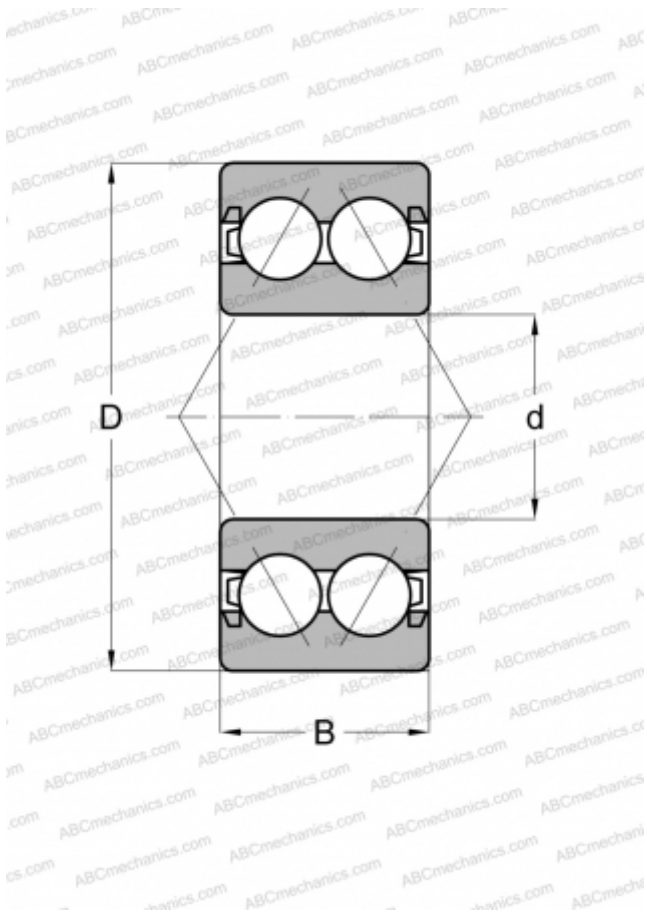

## 3207 B 2RSR TVH ABC

Angular contact ball bearings

TYPE: Ball bearings, Angular contact ball bearing, Double row, Contact angle 25°, Lip seals on both side

### Technical specification

#### DIMENSIONS, MM

d	35,000
D	72,000
B	27,000

#### WEIGHT, KG

0,454