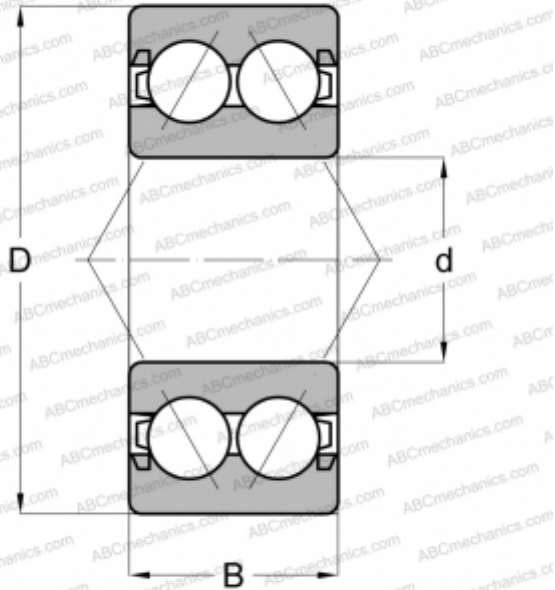

5207 A 2RS SKF - USA

Angular contact ball bearings

TYPE: Ball bearings, Angular contact ball bearing, Double row, Contact angle 25°, Lip seals on both side

Technical specification

DIMENSIONS, MM

d	35,000
D	72,000
B	27,000

WEIGHT, KG

0,454

MANUFACTURER

[SKF - USA](#)

INTERCHANGE

ABC	3207 B 2RSR TVH
FAG	3207 B 2RSR TVH