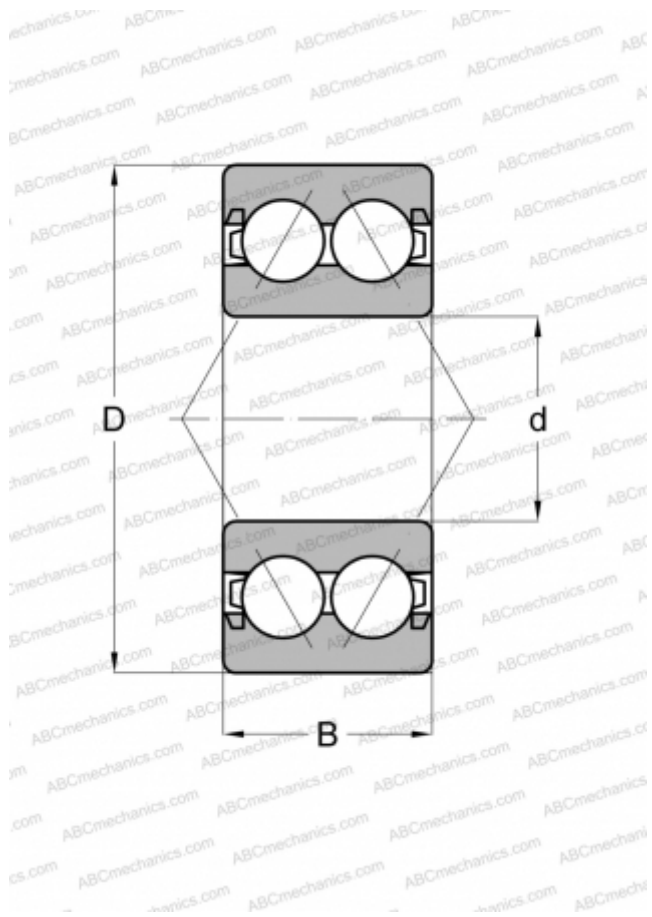

3207 B 2RSR TVH FAG

Angular contact ball bearings

TYPE: Ball bearings, Angular contact ball bearing, Double row, Contact angle 25°, Lip seals on both side

Technical specification

DIMENSIONS, MM

d	35,000
D	72,000
B	27,000

WEIGHT, KG

0,454

MANUFACTURER

[FAG](#)

INTERCHANGE

ABC	3207 B 2RSR TVH
SKF - USA	5207 A 2RS