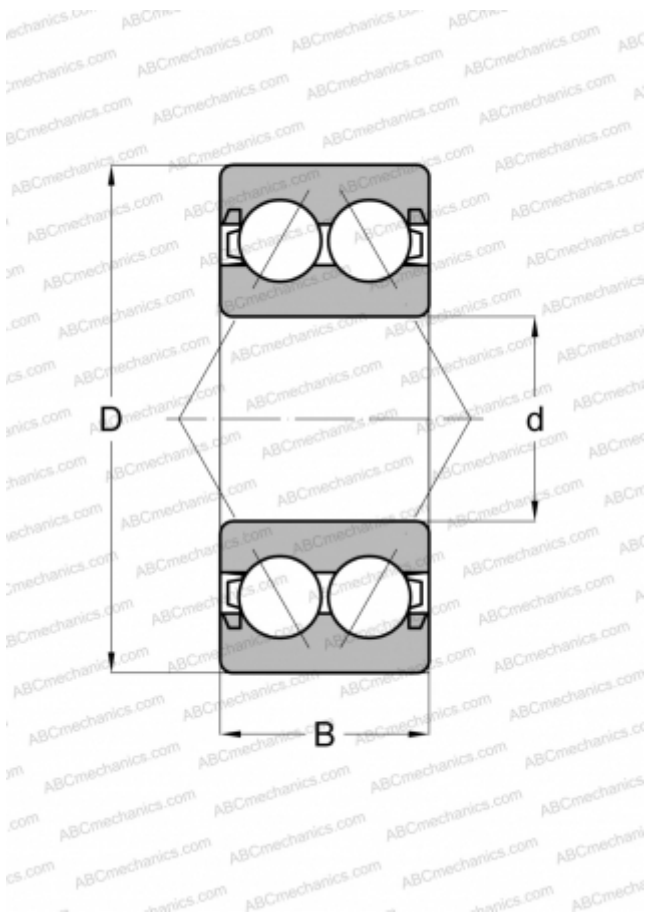

3307 B 2RSR TVH ABC

Angular contact ball bearings

TYPE: Ball bearings, Angular contact ball bearing, Double row, Contact angle 25°, Lip seals on both side

Technical specification

DIMENSIONS, MM

d	35,000
D	80,000
B	34,900

WEIGHT, KG

0,739

MANUFACTURER

[ABC](#)

INTERCHANGE

SKF - USA	5307 A 2RS
FAG	3307 B 2RSR TVH
MRC	5307 CZZ