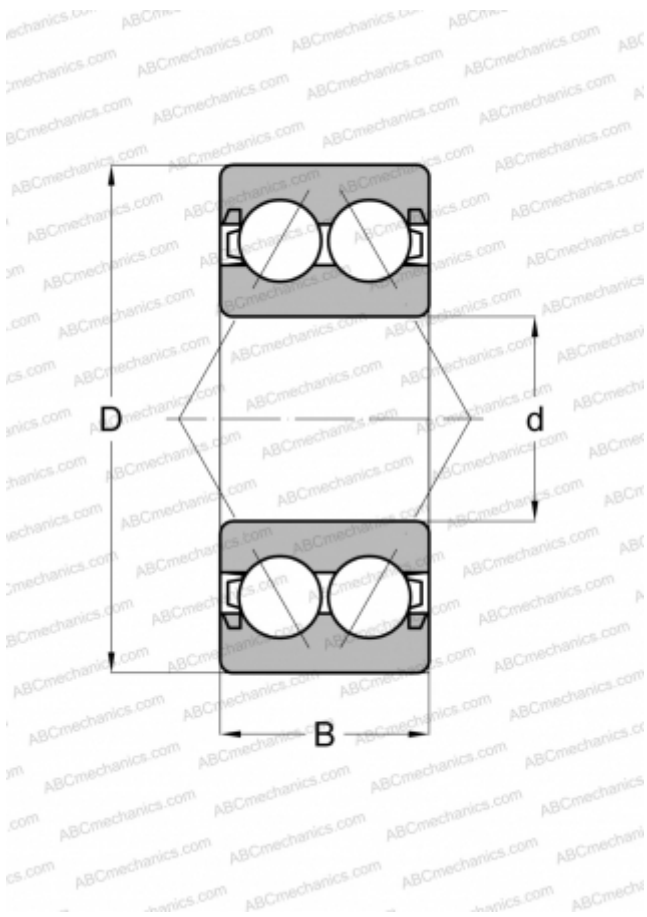

3307 B 2RSR TVH FAG

Angular contact ball bearings

TYPE: Ball bearings, Angular contact ball bearing, Double row, Contact angle 25°, Lip seals on both side

Technical specification

DIMENSIONS, MM

d	35,000
D	80,000
B	34,900

WEIGHT, KG

0,739

MANUFACTURER

[FAG](#)

INTERCHANGE

ABC	3307 B 2RSR TVH
SKF - USA	5307 A 2RS
MRC	5307 CZZ