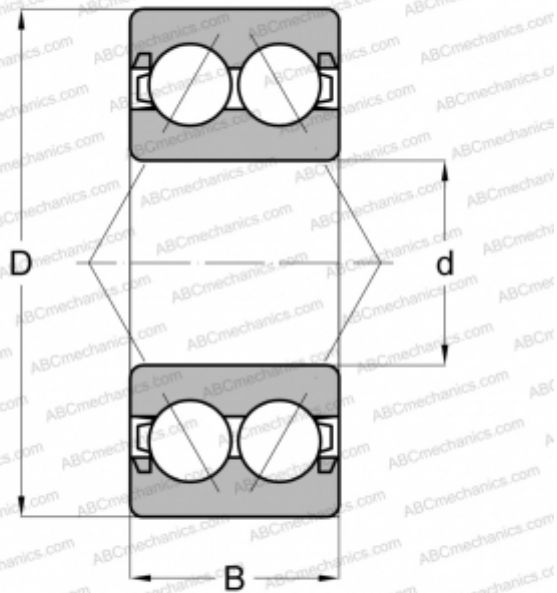

3808 B 2RSR TVH FAG

Angular contact ball bearings

TYPE: Ball bearings, Angular contact ball bearing, Double row, Contact angle 25°, Lip seals on both side

Technical specification

DIMENSIONS, MM

d	40,000
D	52,000
B	10,000

WEIGHT, KG

0,040

MANUFACTURER

[FAG](#)

INTERCHANGE

ABC	3808 B 2RSR TVH
-----	---------------------------------