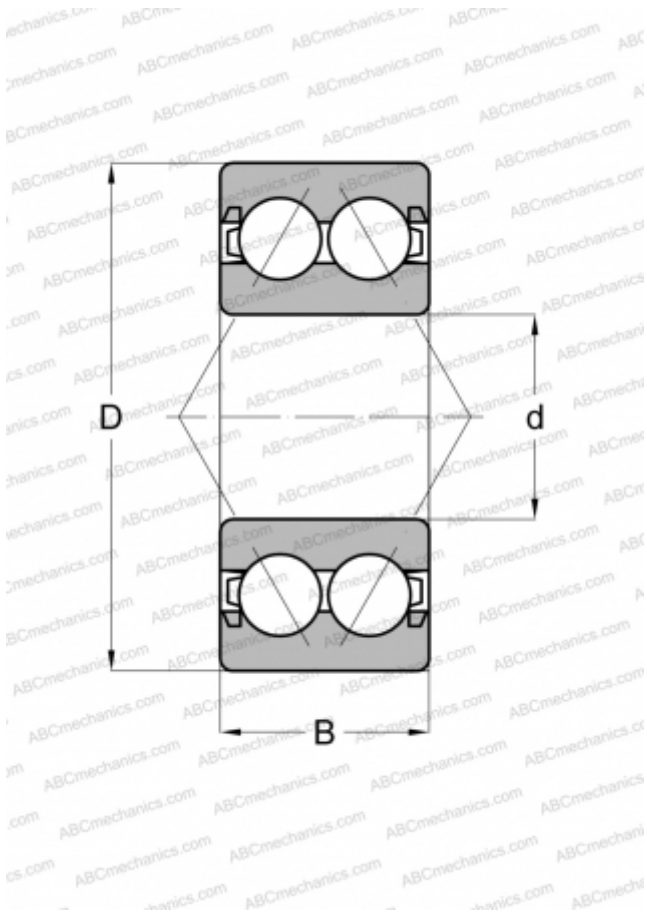

## 3008 B 2RSR TVH ABC

Angular contact ball bearings

TYPE: Ball bearings, Angular contact ball bearing, Double row, Contact angle 25°, Lip seals on both side

### Technical specification

#### DIMENSIONS, MM

d	40,000
D	68,000
B	21,000

#### WEIGHT, KG

0,250