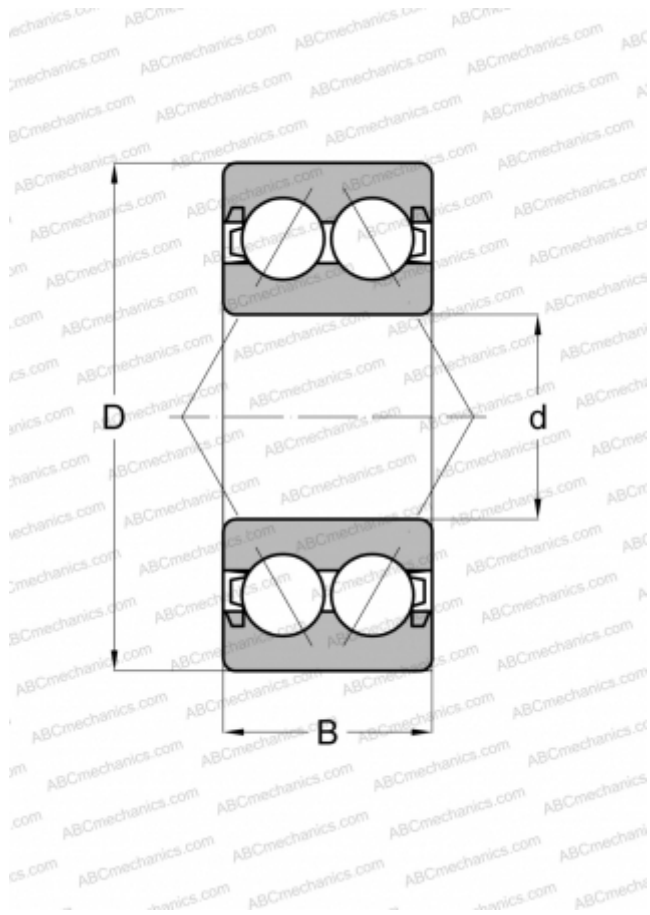

## 3208 B 2RSR TVH ABC

Angular contact ball bearings

TYPE: Ball bearings, Angular contact ball bearing, Double row, Contact angle 25°, Lip seals on both side

### Technical specification

#### DIMENSIONS, MM

d	40,000
D	80,000
B	30,200

#### WEIGHT, KG

0,605