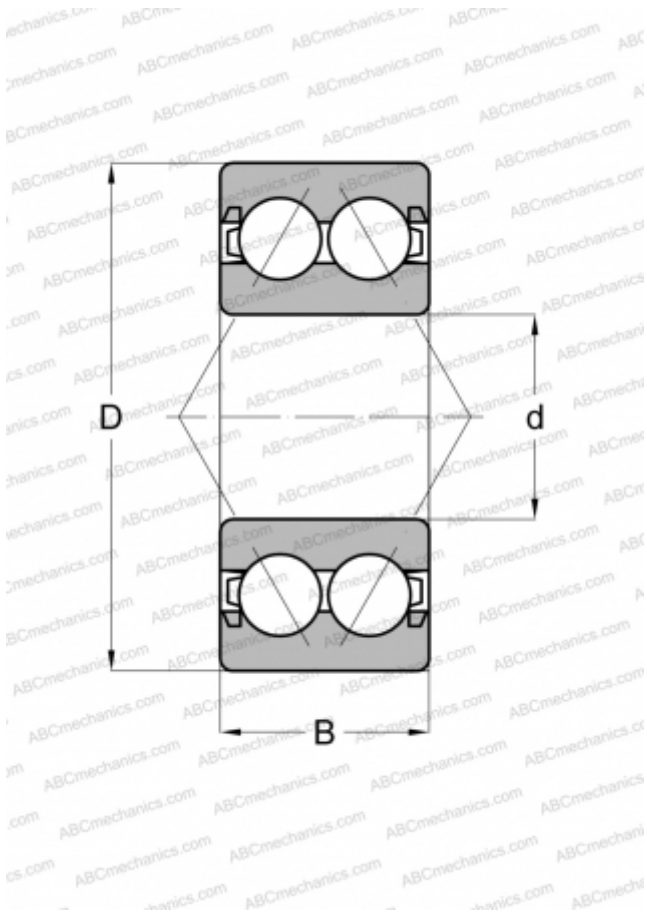

3809 B 2RSR TVH ABC

Angular contact ball bearings

TYPE: Ball bearings, Angular contact ball bearing, Double row, Contact angle 25°, Lip seals on both side

Technical specification

DIMENSIONS, MM

d	45,000
D	58,000
B	10,000

WEIGHT, KG

0,053

MANUFACTURER

[ABC](#)

INTERCHANGE

FAG	3809 B 2RSR TVH
-----	---------------------------------