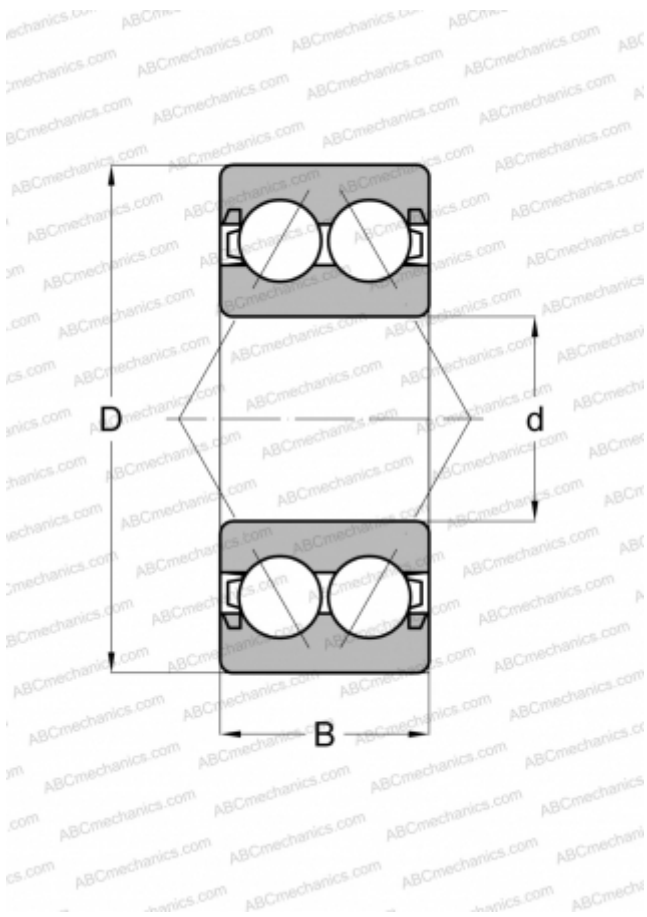

3211 B 2RSR TVH FAG

Angular contact ball bearings

TYPE: Ball bearings, Angular contact ball bearing, Double row, Contact angle 25°, Lip seals on both side

Technical specification

DIMENSIONS, MM

d	55,000
D	100,000
B	33,300

WEIGHT, KG

0,969

MANUFACTURER

[FAG](#)

INTERCHANGE

ABC	3211 B 2RSR TVH
SKF - USA	5211 A 2RS