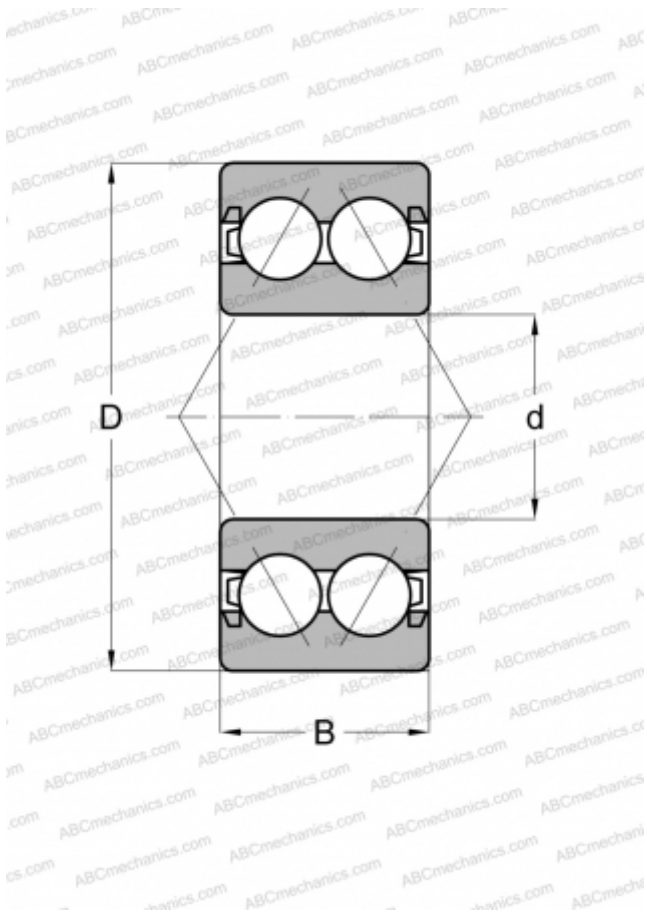

3212 B 2RSR TVH FAG

Angular contact ball bearings

TYPE: Ball bearings, Angular contact ball bearing, Double row, Contact angle 25°, Lip seals on both side

Technical specification

DIMENSIONS, MM

d	60,000
D	110,000
B	36,500

WEIGHT, KG

1,290

MANUFACTURER

[FAG](#)

INTERCHANGE

ABC	3212 B 2RSR TVH
SKF - USA	5212 A 2RS