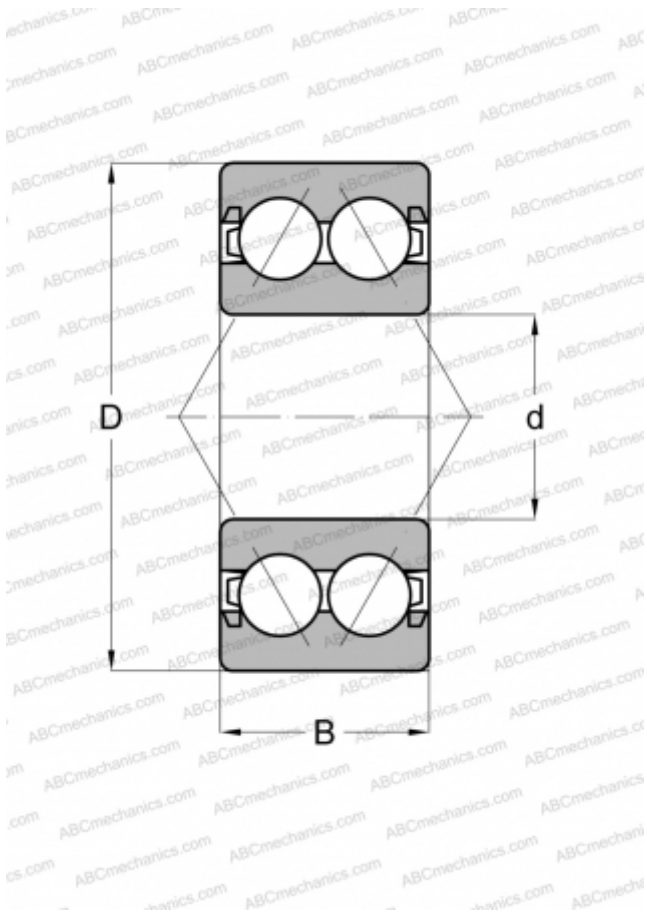

## 3214 B 2RSR TVH FAG

Angular contact ball bearings

TYPE: Ball bearings, Angular contact ball bearing, Double row, Contact angle 25°, Lip seals on both side

### Technical specification

#### DIMENSIONS, MM

d	70,000
D	125,000
B	39,700

#### WEIGHT, KG

1,830