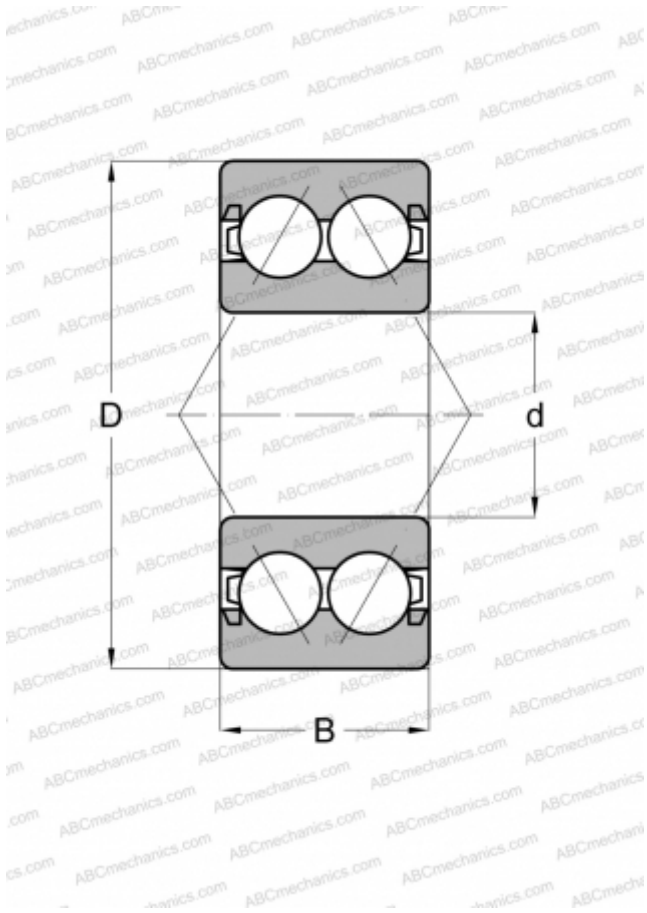

3815 B 2RSR TVH FAG

Angular contact ball bearings

TYPE: Ball bearings, Angular contact ball bearing, Double row, Contact angle 25°, Lip seals on both side

Technical specification

DIMENSIONS, MM

d	75,000
D	95,000
B	15,000

WEIGHT, KG

0,210

MANUFACTURER

[FAG](#)

INTERCHANGE

ABC	3815 B 2RSR TVH
-----	---------------------------------