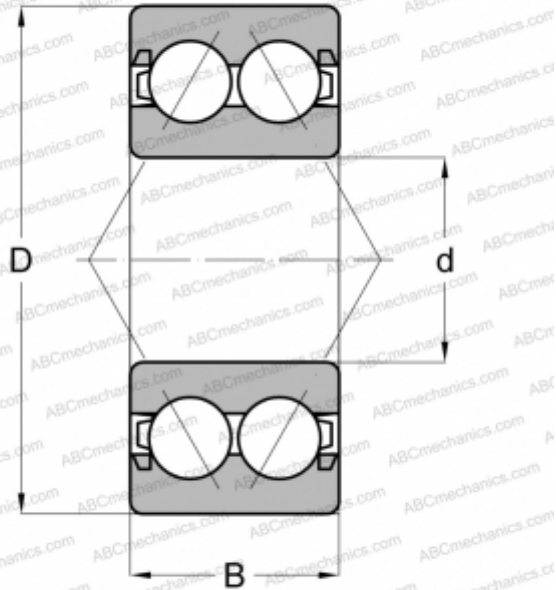

## 5215 A 2RS SKF - USA

Angular contact ball bearings

TYPE: Ball bearings, Angular contact ball bearing, Double row, Contact angle 25°, Lip seals on both side

### Technical specification

#### DIMENSIONS, MM

d	75,000
D	130,000
B	41,300

#### WEIGHT, KG

1,940