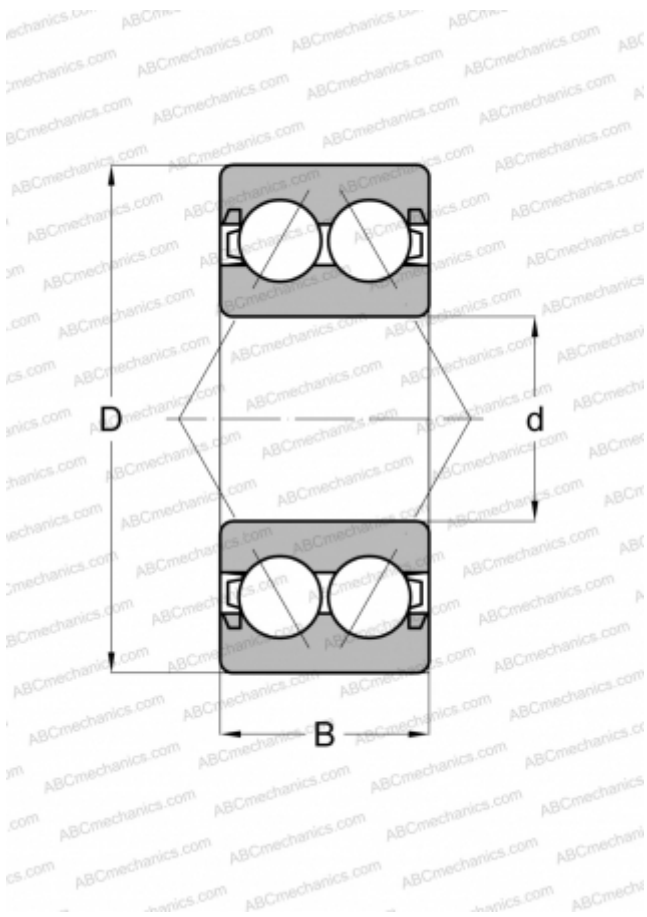

## 3215 B 2RSR TVH FAG

Angular contact ball bearings

TYPE: Ball bearings, Angular contact ball bearing, Double row, Contact angle 25°, Lip seals on both side

### Technical specification

#### DIMENSIONS, MM

d	75,000
D	130,000
B	41,300

#### WEIGHT, KG

1,940