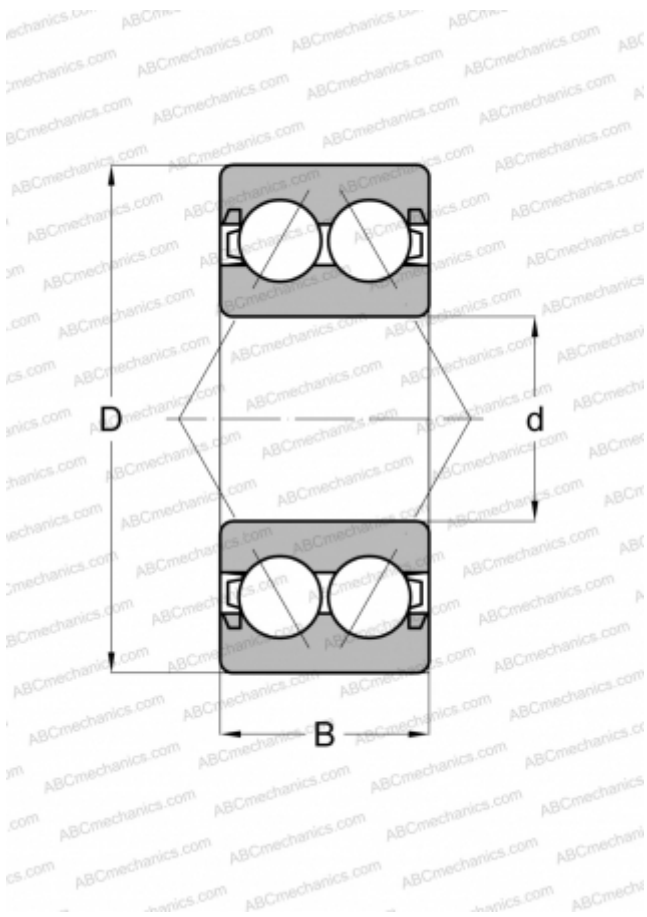

## 3818 B 2RSR TVH ABC

Angular contact ball bearings

TYPE: Ball bearings, Angular contact ball bearing, Double row, Contact angle 25°, Lip seals on both side

### Technical specification

#### DIMENSIONS, MM

d	90,000
D	115,000
B	19,000

#### WEIGHT, KG

0,410