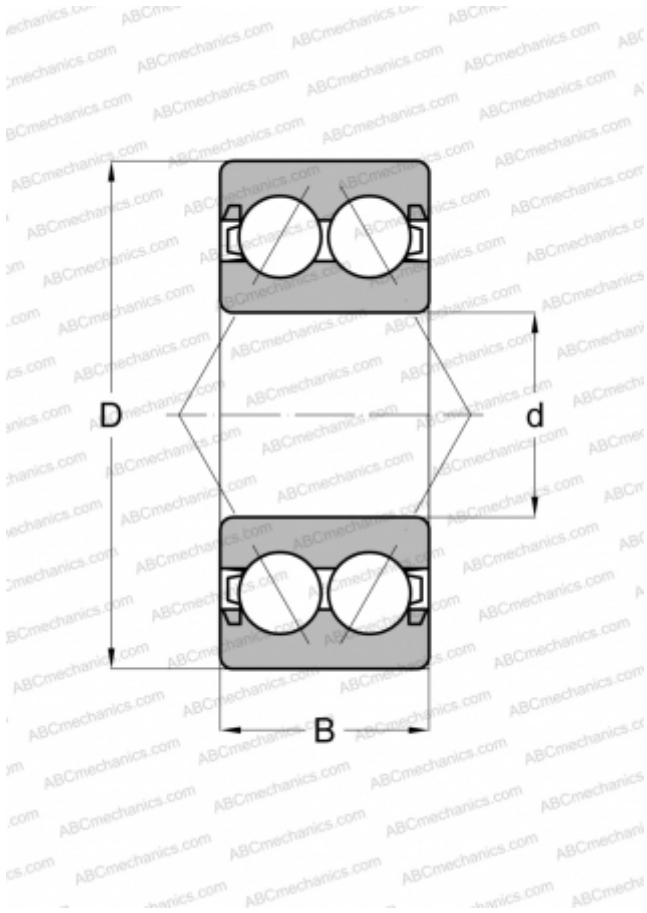

3218 B 2RSR TVH ABC

Angular contact ball bearings

TYPE: Ball bearings, Angular contact ball bearing, Double row, Contact angle 25°, Lip seals on both side

Technical specification

DIMENSIONS, MM

d	90,000
D	160,000
B	52,400

WEIGHT, KG

4,000

MANUFACTURER

[ABC](#)

INTERCHANGE

FAG	3218 B 2RSR TVH
-----	---------------------------------