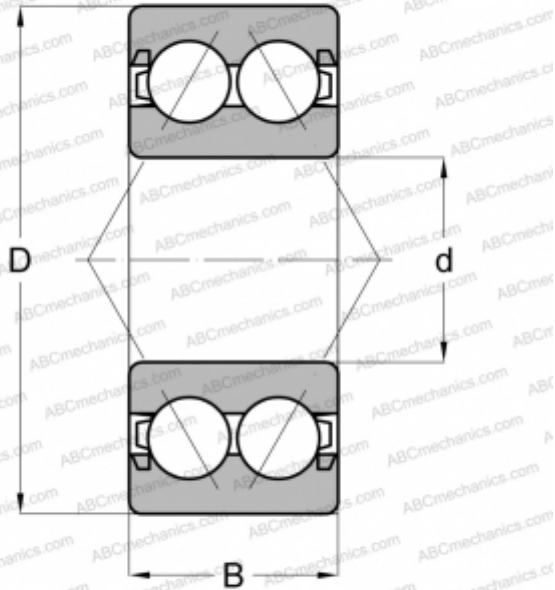

## 3820 B 2RSR TVH ABC

Angular contact ball bearings

TYPE: Ball bearings, Angular contact ball bearing, Double row, Contact angle 25°, Lip seals on both side

### Technical specification

#### DIMENSIONS, MM

|   |         |
|---|---------|
| d | 100,000 |
| D | 125,000 |
| B | 19,000  |

#### WEIGHT, KG

0,463