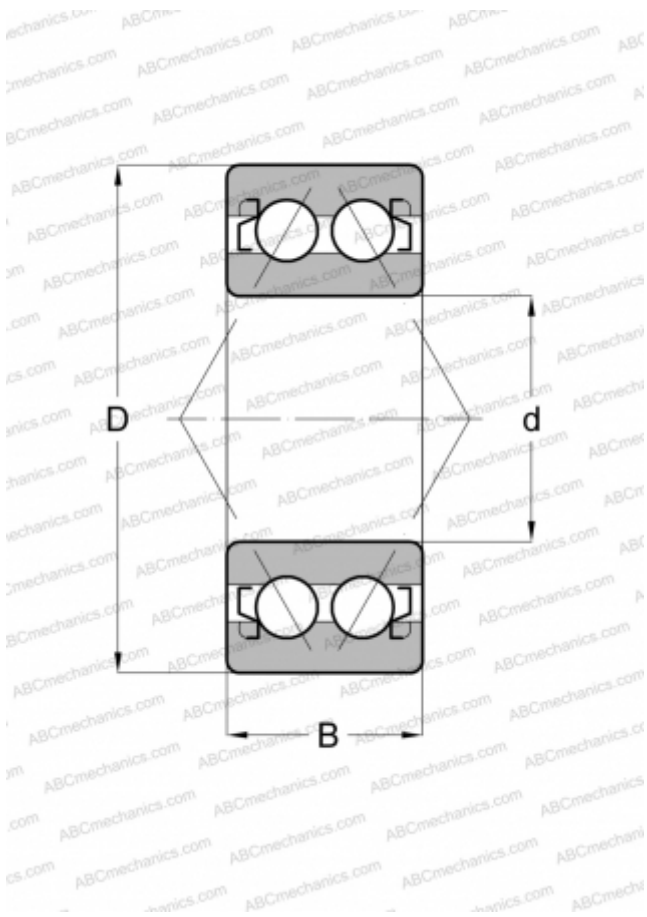

## 30/5 B 2Z TVH ABC

Angular contact ball bearings

TYPE: Ball bearings, Angular contact ball bearing, Double row, Contact angle 25°, Gap seals on both side

### Technical specification

#### DIMENSIONS, MM

d	5,000
D	14,000
B	7,000

#### WEIGHT, KG

0,008