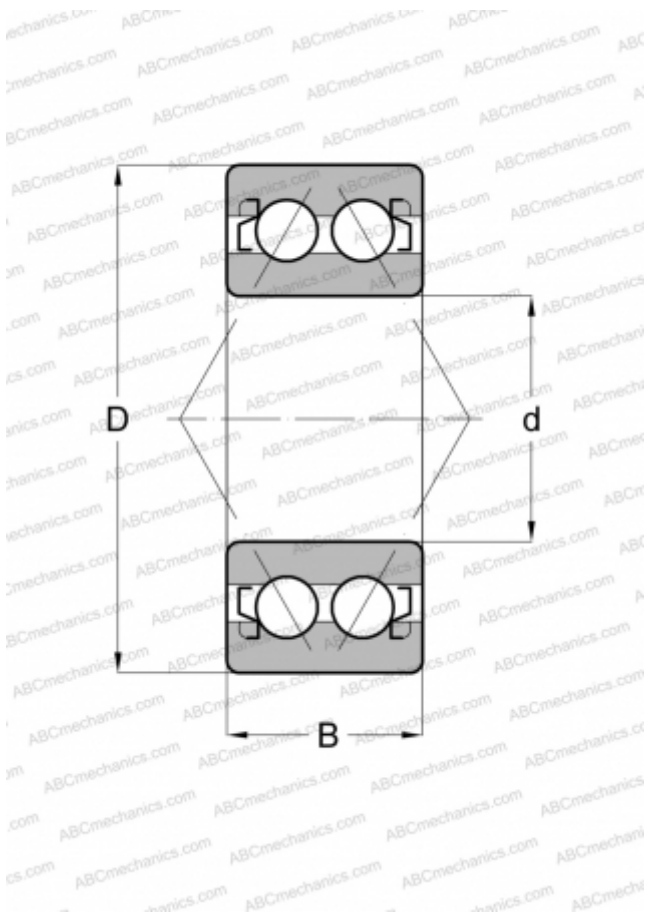

30/8 B 2Z TVH ABC

Angular contact ball bearings

TYPE: Ball bearings, Angular contact ball bearing, Double row, Contact angle 25°, Gap seals on both side

Technical specification

DIMENSIONS, MM

d	8,000
D	22,000
B	11,000

WEIGHT, KG

0,020

MANUFACTURER

[ABC](#)

INTERCHANGE

FAG	30/8 B 2Z TVH
-----	-------------------------------