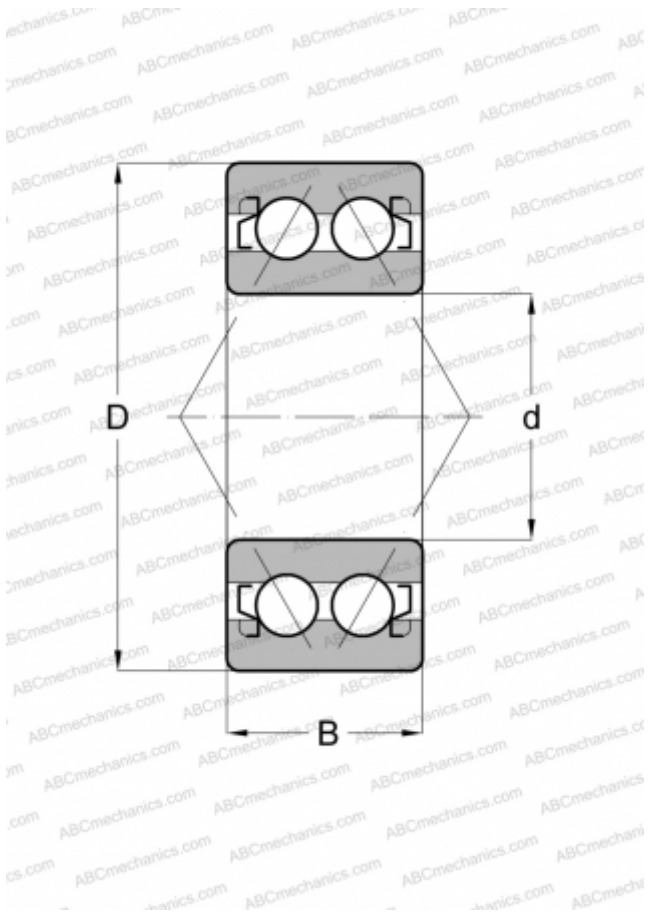

3800 B 2Z TVH ABC

Angular contact ball bearings

TYPE: Ball bearings, Angular contact ball bearing, Double row, Contact angle 25°, Gap seals on both side

Technical specification

DIMENSIONS, MM

d	10,000
D	19,000
B	7,000

WEIGHT, KG

0,008

MANUFACTURER

[ABC](#)

INTERCHANGE

FAG	3800 B 2Z TVH
-----	-------------------------------