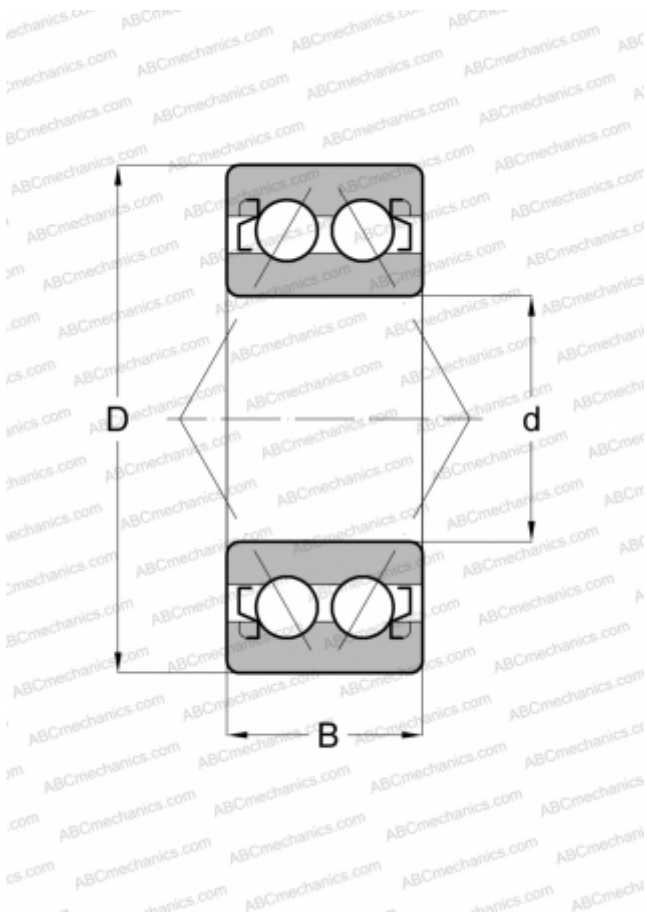

3000 B 2Z TVH FAG

Angular contact ball bearings

TYPE: Ball bearings, Angular contact ball bearing, Double row, Contact angle 25°, Gap seals on both side

Technical specification

DIMENSIONS, MM

| | |
|---|--------|
| d | 10,000 |
| D | 26,000 |
| B | 12,000 |

WEIGHT, KG

0,022

MANUFACTURER

[FAG](#)

INTERCHANGE

| | |
|-----|-------------------------------|
| ABC | 3000 B 2Z TVH |
|-----|-------------------------------|