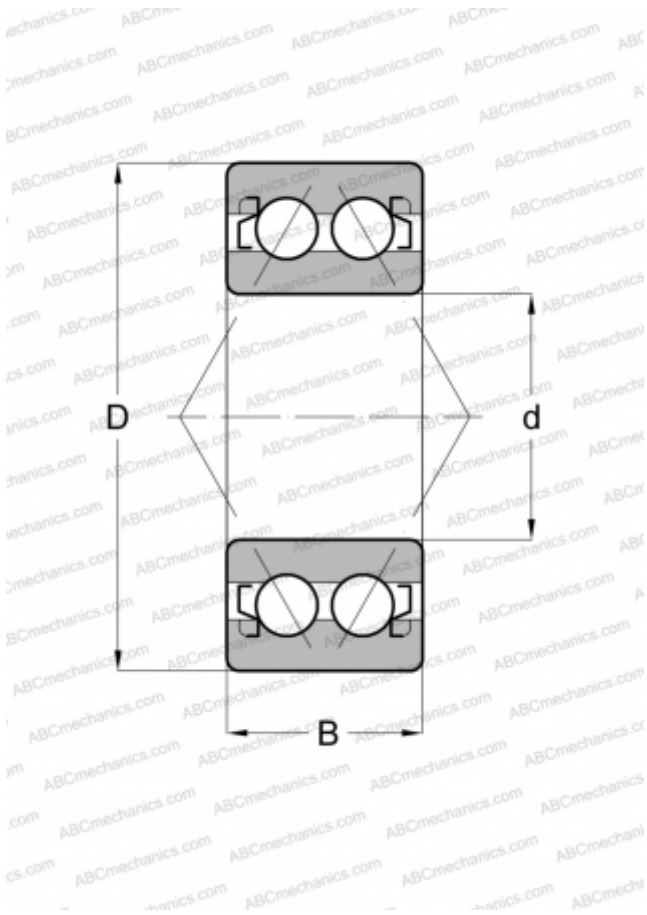

3200 B 2Z TVH ABC

Angular contact ball bearings

TYPE: Ball bearings, Angular contact ball bearing, Double row, Contact angle 25°, Gap seals on both side

Technical specification

DIMENSIONS, MM

d	10,000
D	30,000
B	14,000