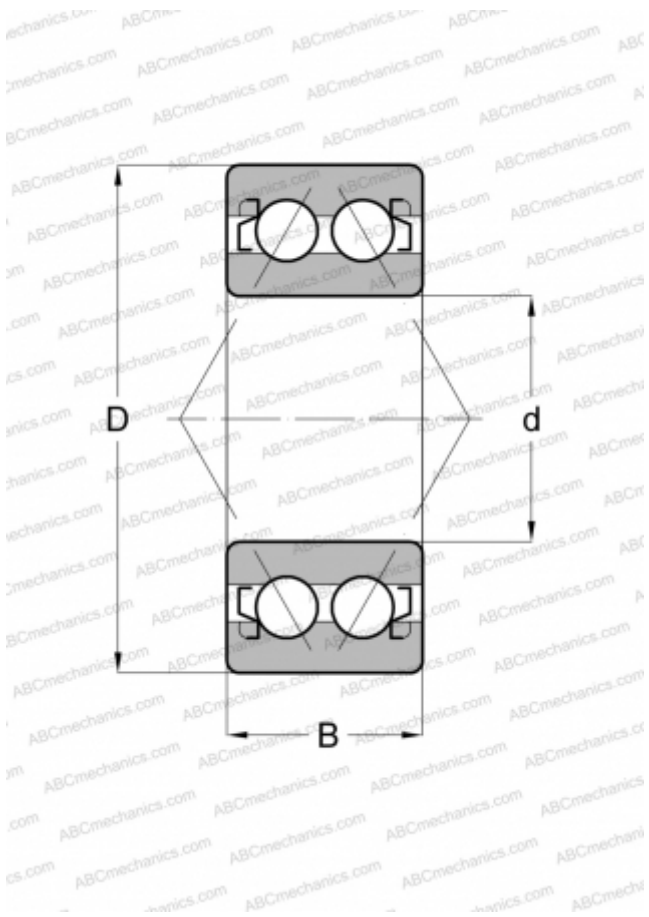

## 3001 B 2Z TVH ABC

Angular contact ball bearings

TYPE: Ball bearings, Angular contact ball bearing, Double row, Contact angle 25°, Gap seals on both side

### Technical specification

#### DIMENSIONS, MM

d	12,000
D	28,000
B	12,000

#### WEIGHT, KG

0,025