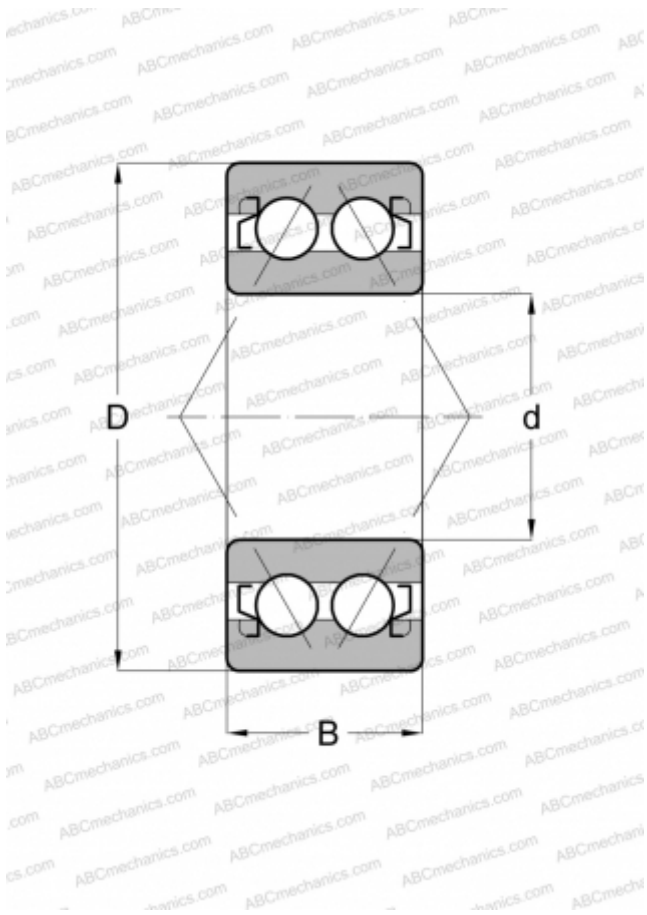

3305 B 2Z TVH ABC

Angular contact ball bearings

TYPE: Ball bearings, Angular contact ball bearing, Double row, Contact angle 25°, Gap seals on both side

Technical specification

DIMENSIONS, MM

d	25,000
D	62,000
B	25,400

WEIGHT, KG

0,359

MANUFACTURER

[ABC](#)

INTERCHANGE

SKF - USA	5305 A 2Z
FAG	3305 B 2Z TVH
MRC	5305 CFF
NEW DEPARTURE	55605