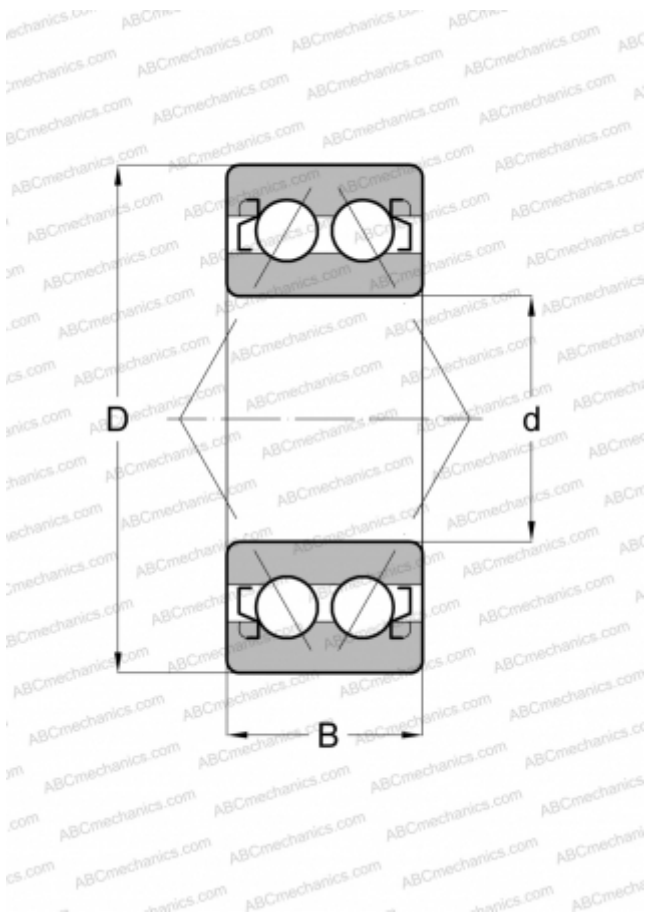

## 3006 B 2Z TVH FAG

Angular contact ball bearings

TYPE: Ball bearings, Angular contact ball bearing, Double row, Contact angle 25°, Gap seals on both side

### Technical specification

#### DIMENSIONS, MM

d	30,000
D	55,000
B	19,000

#### WEIGHT, KG

0,160