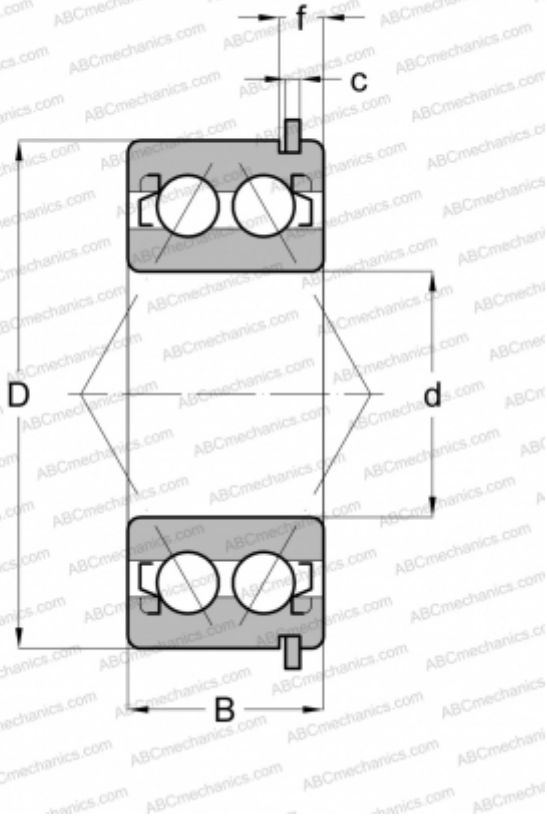

5307 CFFG MRC

Angular contact ball bearings

TYPE: Ball bearings, Angular contact ball bearing, Double row, Contact angle 25°, Gap seals on both side, snap ring groove, locking ring

Technical specification

DIMENSIONS, MM

| | |
|---|--------|
| d | 35,000 |
| D | 80,000 |
| B | 34,900 |
| f | 5,156 |
| c | 1,880 |

WEIGHT, KG

0,777

MANUFACTURER

[MRC](#)

INTERCHANGE

| | |
|-----------|-----------------------------|
| ABC | 5307 2ZNR |
| SKF - USA | 5307 A 2ZNR |