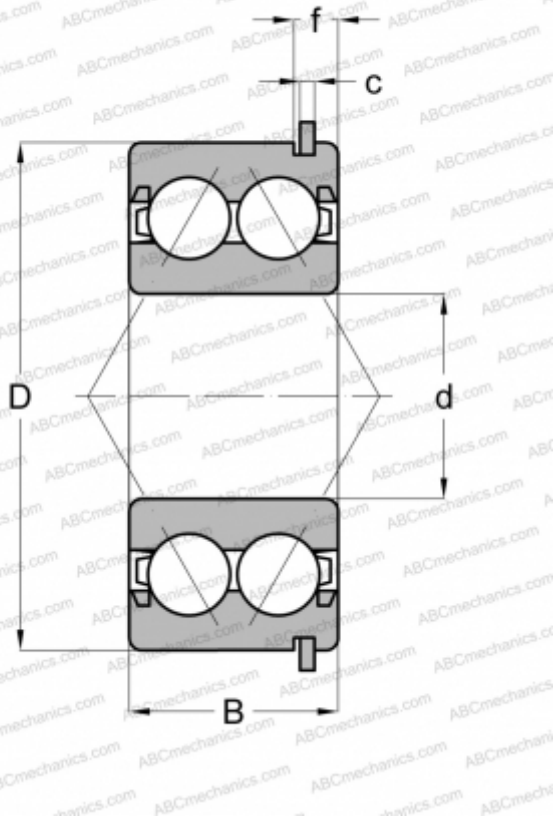

## 5201 2RSNR ABC

Angular contact ball bearings

TYPE: Ball bearings, Angular contact ball bearing, Double row, Contact angle 25°, Lip seals on both side, snap ring groove, locking ring

### Technical specification

#### DIMENSIONS, MM

d	12,000
D	32,000
B	15,900
f	3,404
c	1,346

#### WEIGHT, KG

0,060