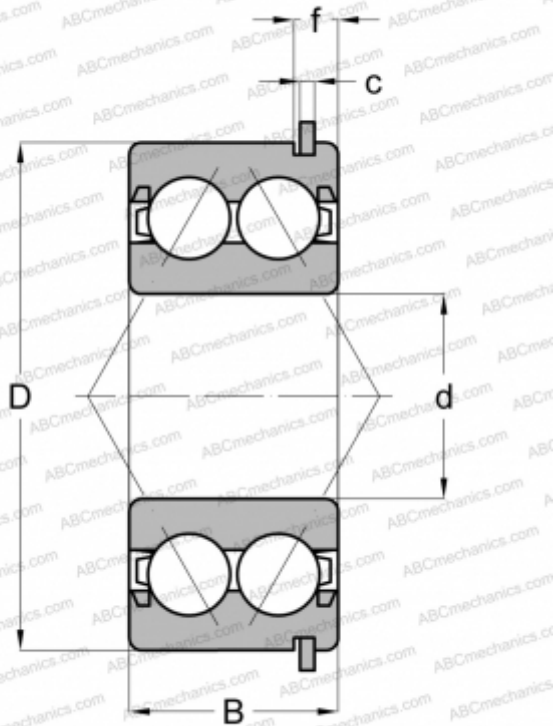

5205 2RSNR ABC

Angular contact ball bearings

TYPE: Ball bearings, Angular contact ball bearing, Double row, Contact angle 25°, Lip seals on both side, snap ring groove, locking ring

Technical specification

DIMENSIONS, MM

| | |
|---|--------|
| d | 25,000 |
| D | 52,000 |
| B | 20,600 |
| f | 5,156 |
| c | 1,905 |

WEIGHT, KG

0,195

MANUFACTURER

[ABC](#)

INTERCHANGE

| | |
|-----------|------------------------------|
| SKF - USA | 5205 A 2RSNR |
| MRC | 5205 CZZG |