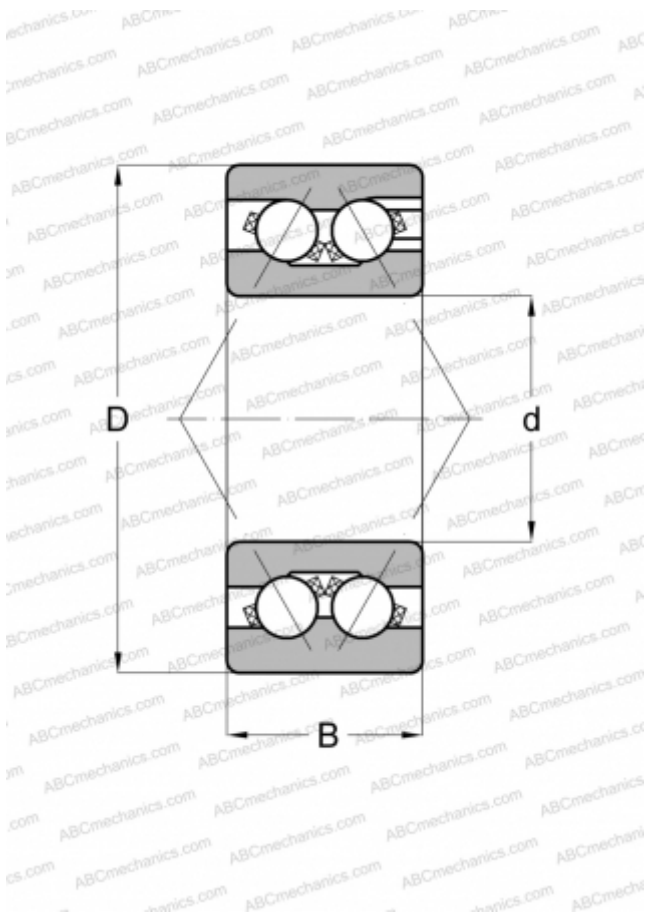

## 3318 FAG

Angular contact ball bearings

TYPE: Ball bearings, Angular contact ball bearing, Double row, Contact angle 35°, Open, with filling slot

### Technical specification

#### DIMENSIONS, MM

d	90,000
D	190,000
B	73,000

#### WEIGHT, KG

9,230