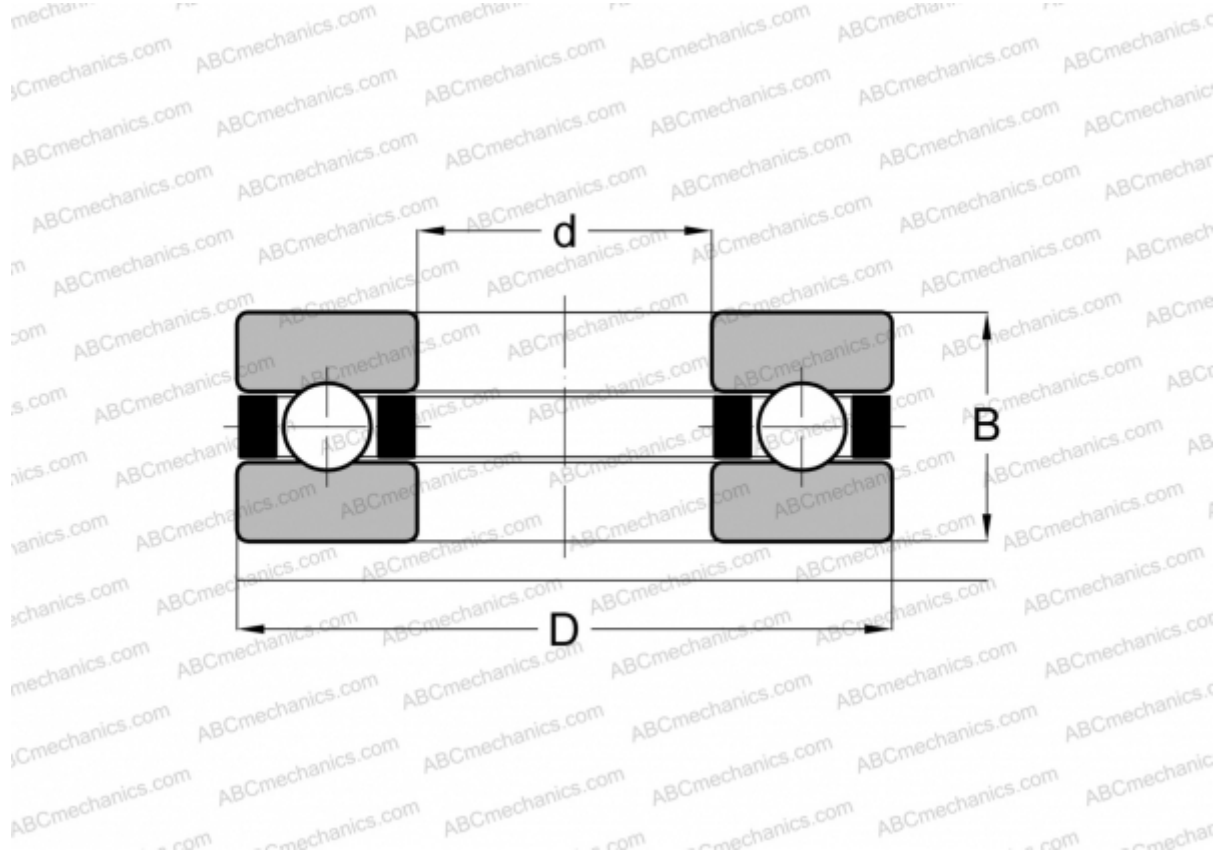

4TAM9 NACHI

Thrust ball bearings

TYPE: Ball bearings, Thrust ball bearing, Single direction, Separable, miniature

Technical specification

DIMENSIONS, MM

d	4,000
D	9,000
B	4,000

MANUFACTURER [NACHI](#)

INTERCHANGE