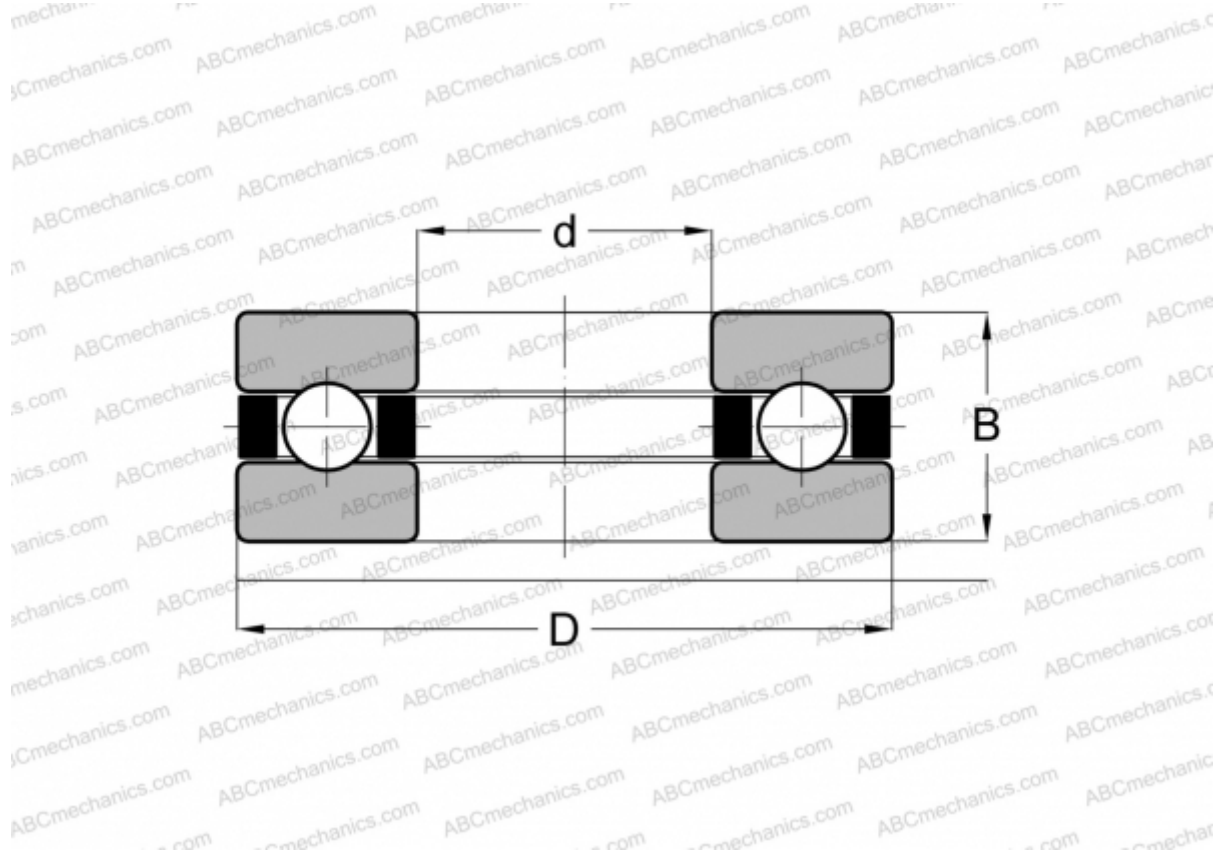

F5-12M ABC

Thrust ball bearings

TYPE: Ball bearings, Thrust ball bearing, Single direction, Separable, miniature

Technical specification

DIMENSIONS, MM

d	5,000
D	12,000
B	4,000

WEIGHT, KG 0,001

MANUFACTURER [ABC](#)