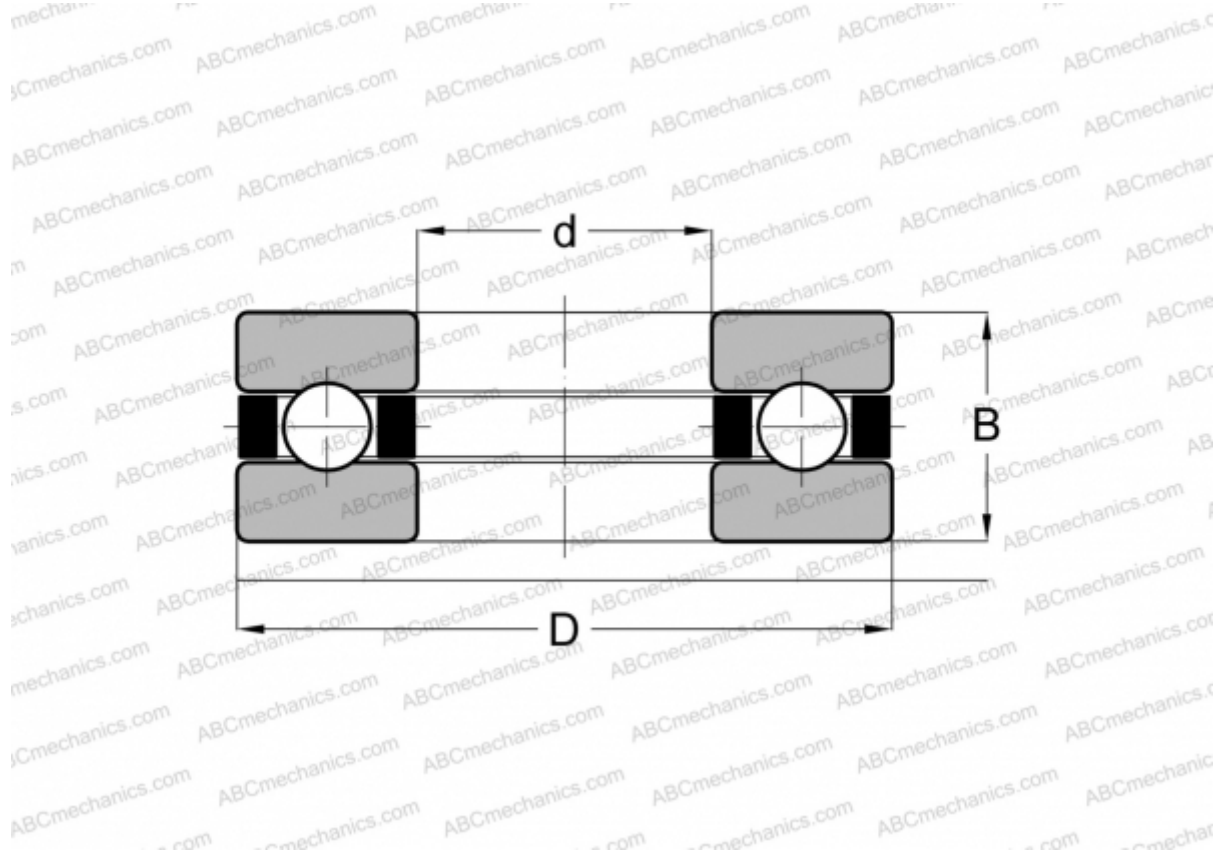

B5 ADR

Thrust ball bearings

TYPE: Ball bearings, Thrust ball bearing, Single direction, Separable, miniature

Technical specification

DIMENSIONS, MM

d	5,000
D	12,000
B	4,000

WEIGHT, KG 0,001

MANUFACTURER [ADR](#)