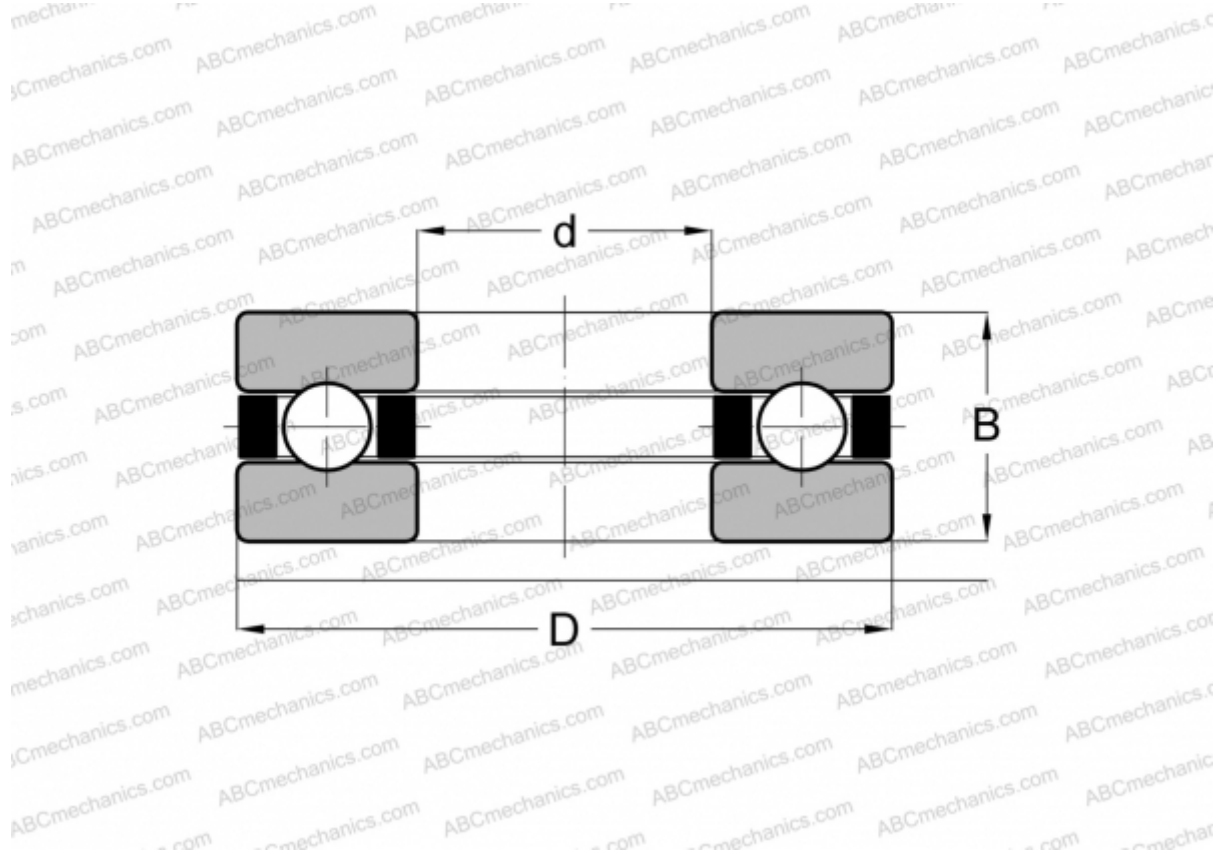

B512 RMB

Thrust ball bearings

TYPE: Ball bearings, Thrust ball bearing, Single direction, Separable, miniature

Technical specification

DIMENSIONS, MM

| | |
|---|--------|
| d | 5,000 |
| D | 12,000 |
| B | 4,000 |