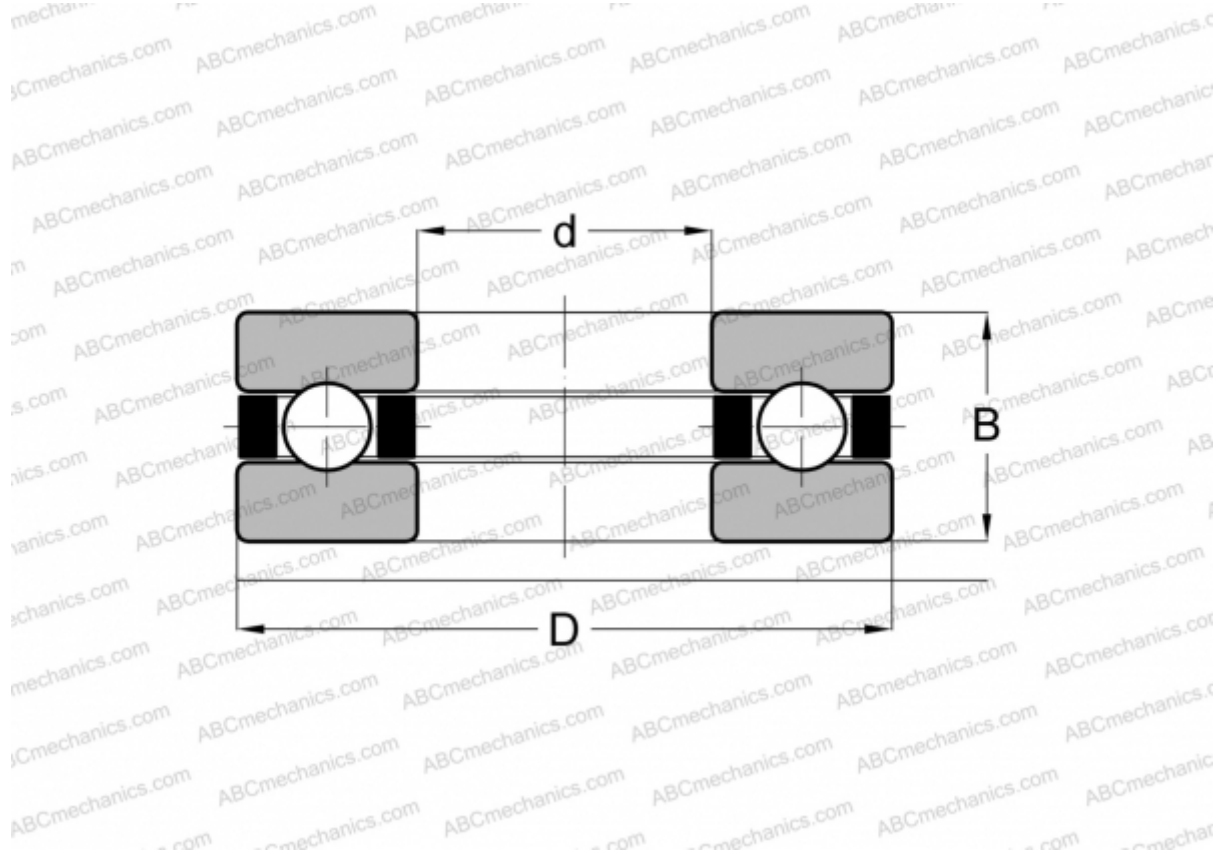

## F6-14M ABC

Thrust ball bearings

TYPE: Ball bearings, Thrust ball bearing, Single direction, Separable, miniature

#### DIMENSIONS, MM

d	6,000
D	14,000
B	5,000

**WEIGHT, KG** 0,004

**MANUFACTURER** [ABC](#)