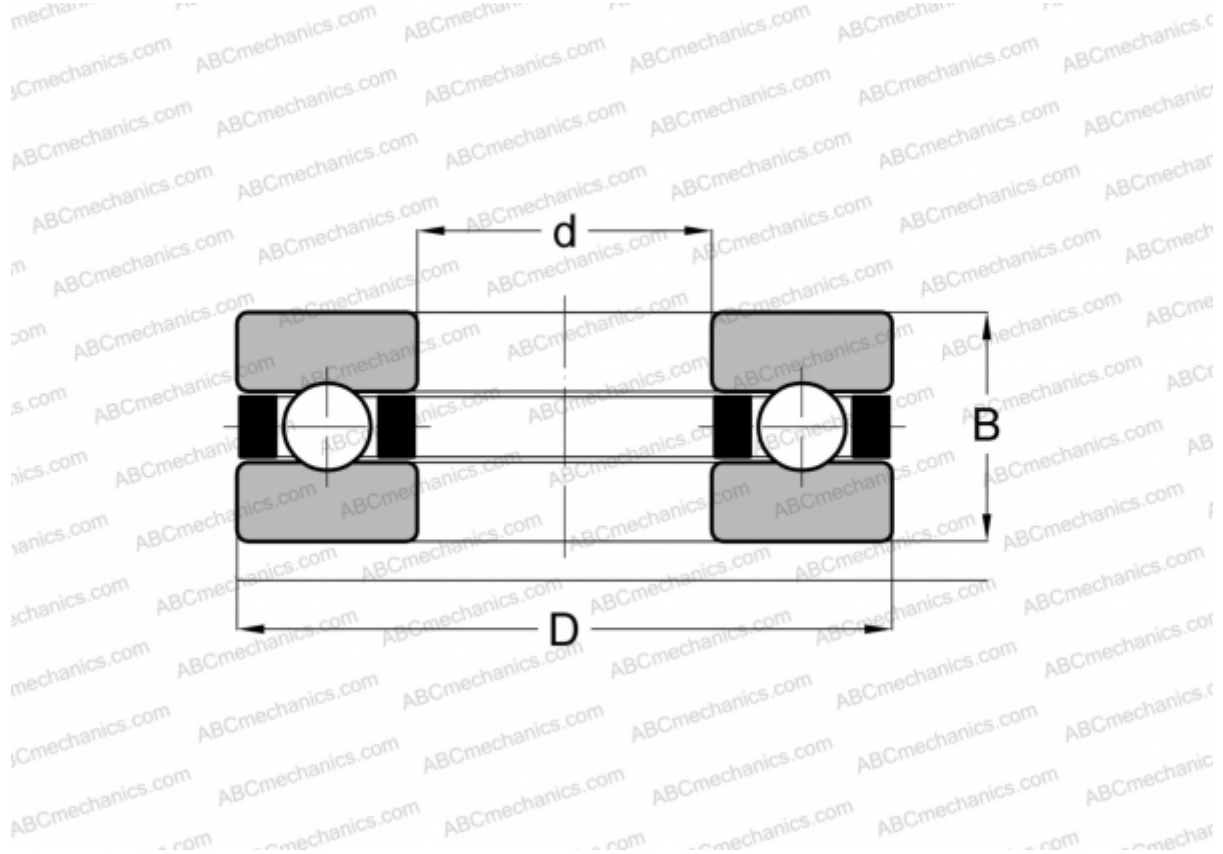

F7-13M ABC

Thrust ball bearings

TYPE: Ball bearings, Thrust ball bearing, Single direction, Separable, miniature

Technical specification

DIMENSIONS, MM

d	7,000
D	13,000
B	4,500

WEIGHT, KG 0,002

MANUFACTURER [ABC](#)